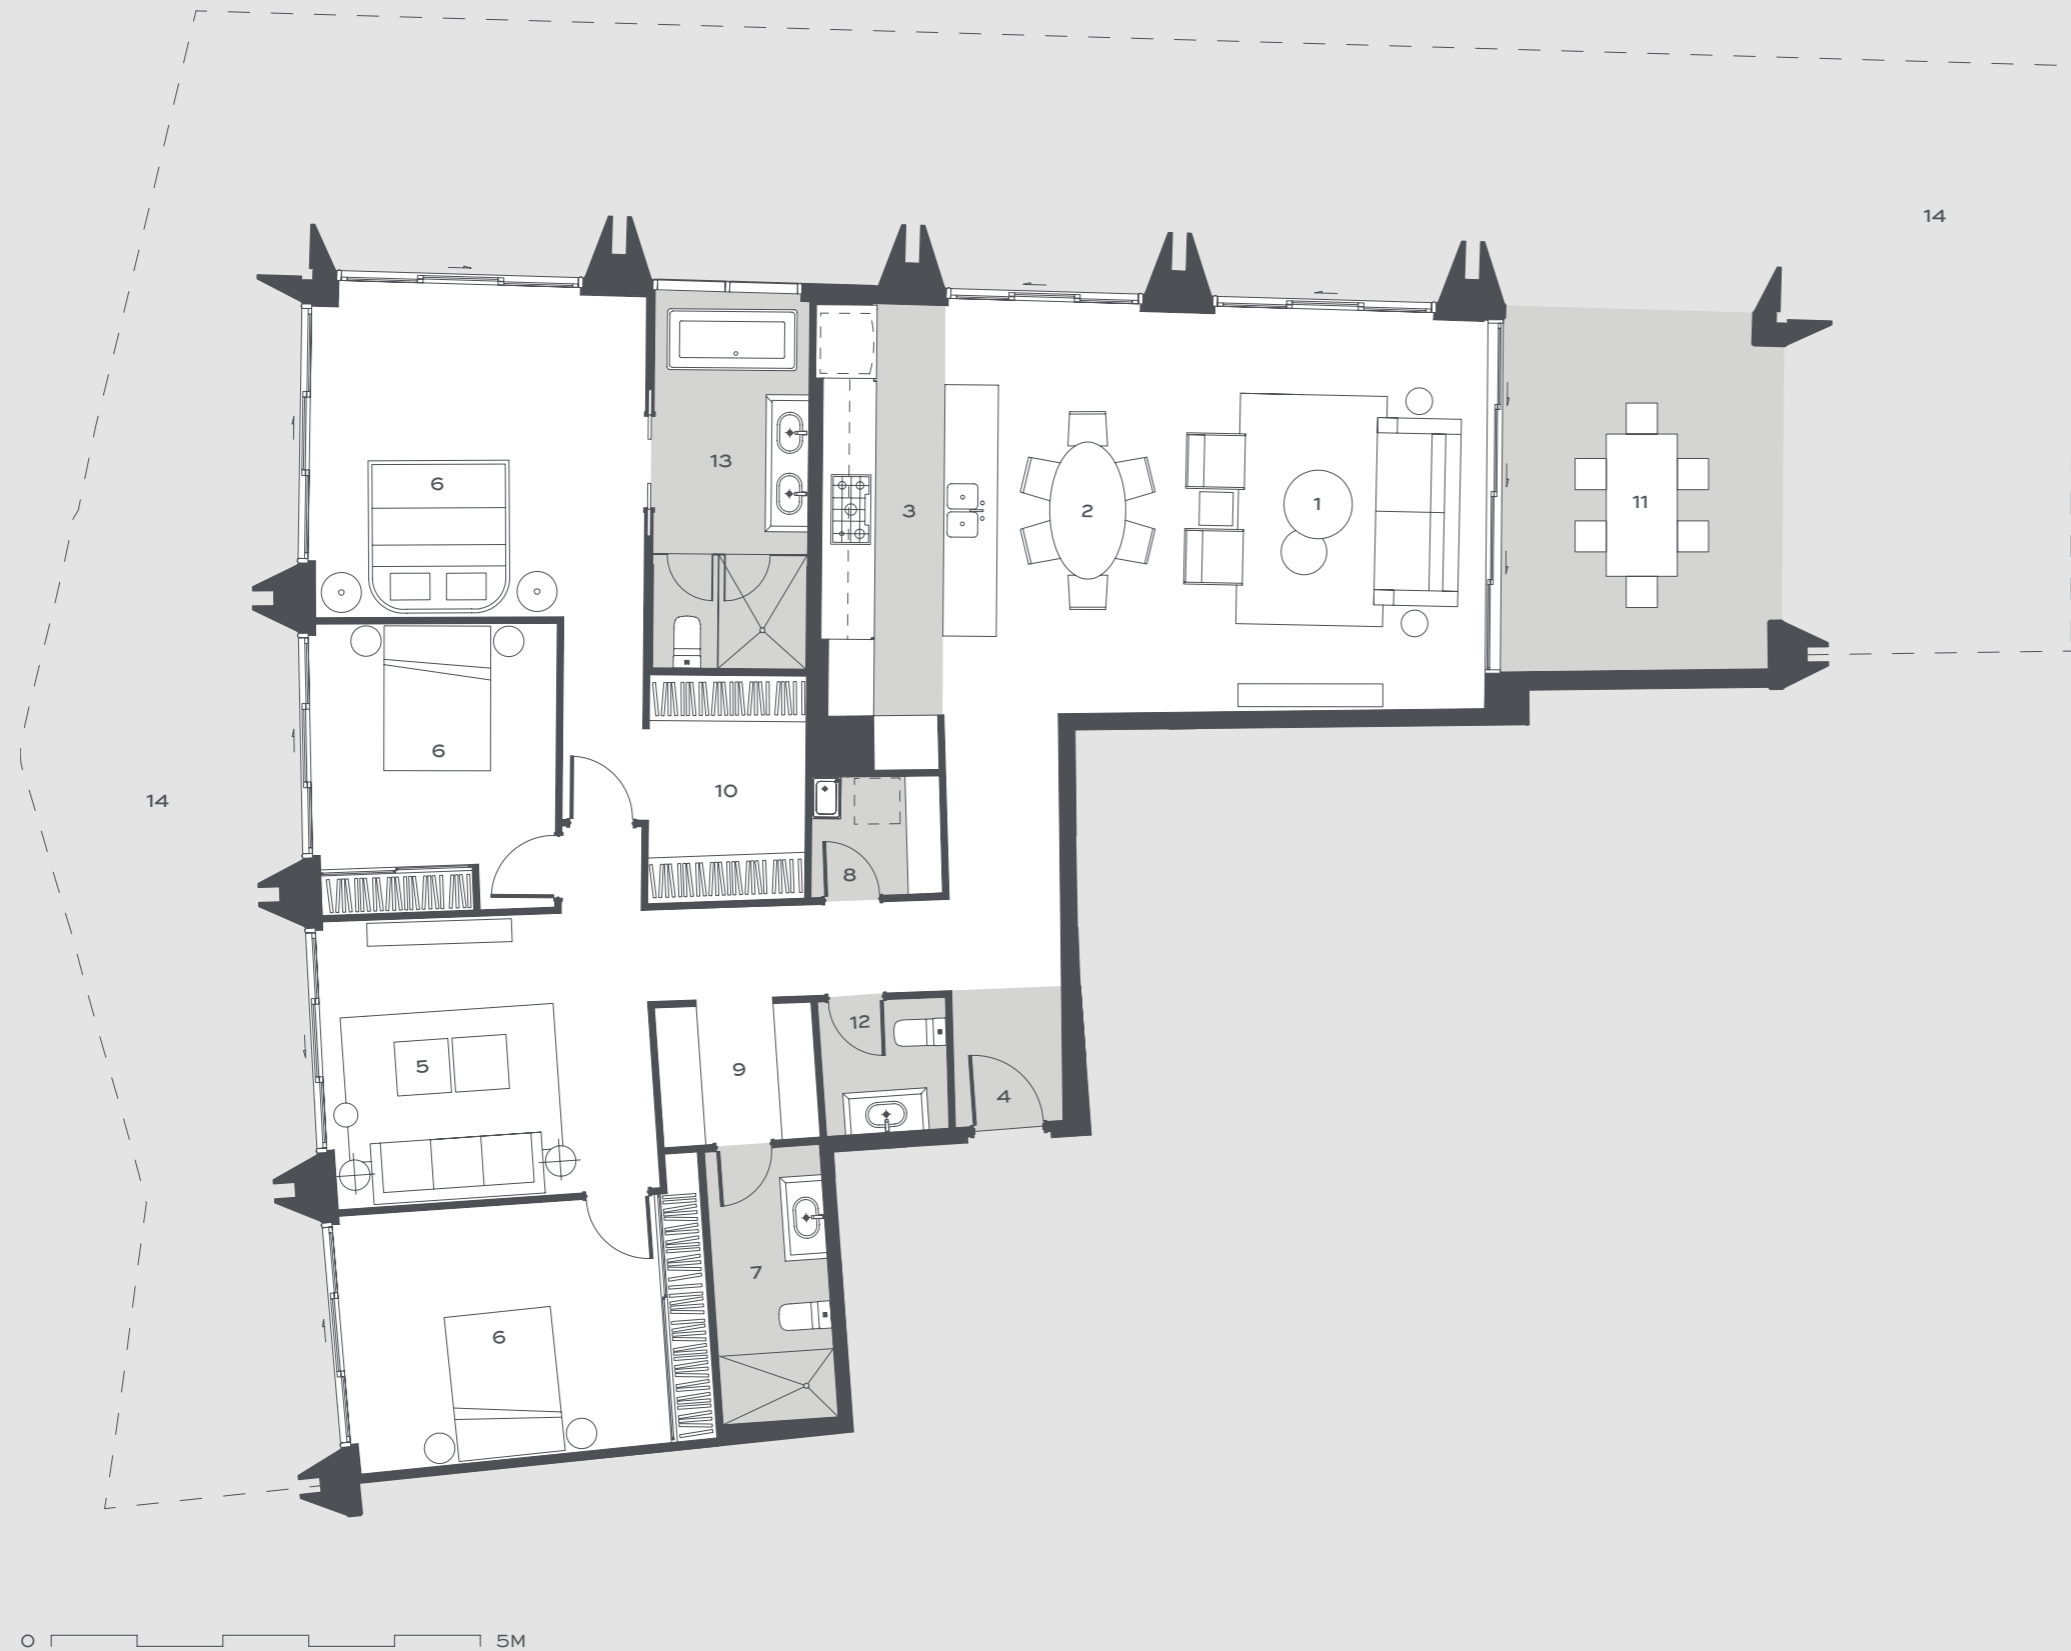

Type G1

THREE BEDROOM + MEDIA

Internal Area 170m² Balcony Area 18m²
Terrace Area 135m² Total Area 323m²

- [01] LIVING [02] DINING [03] KITCHEN
- [04] ENTRY [05] MEDIA [06] BEDROOM
- [07] BATHROOM [08] LAUNDRY [09] LINEN
- [10] WIR [11] BALCONY [12] POWDER ROOM
- [13] ENSUITE [14] PRIVATE TERRACE

KEY PLAN LEVEL 1

MARINA
CONCOURSE
ROYAL PINES