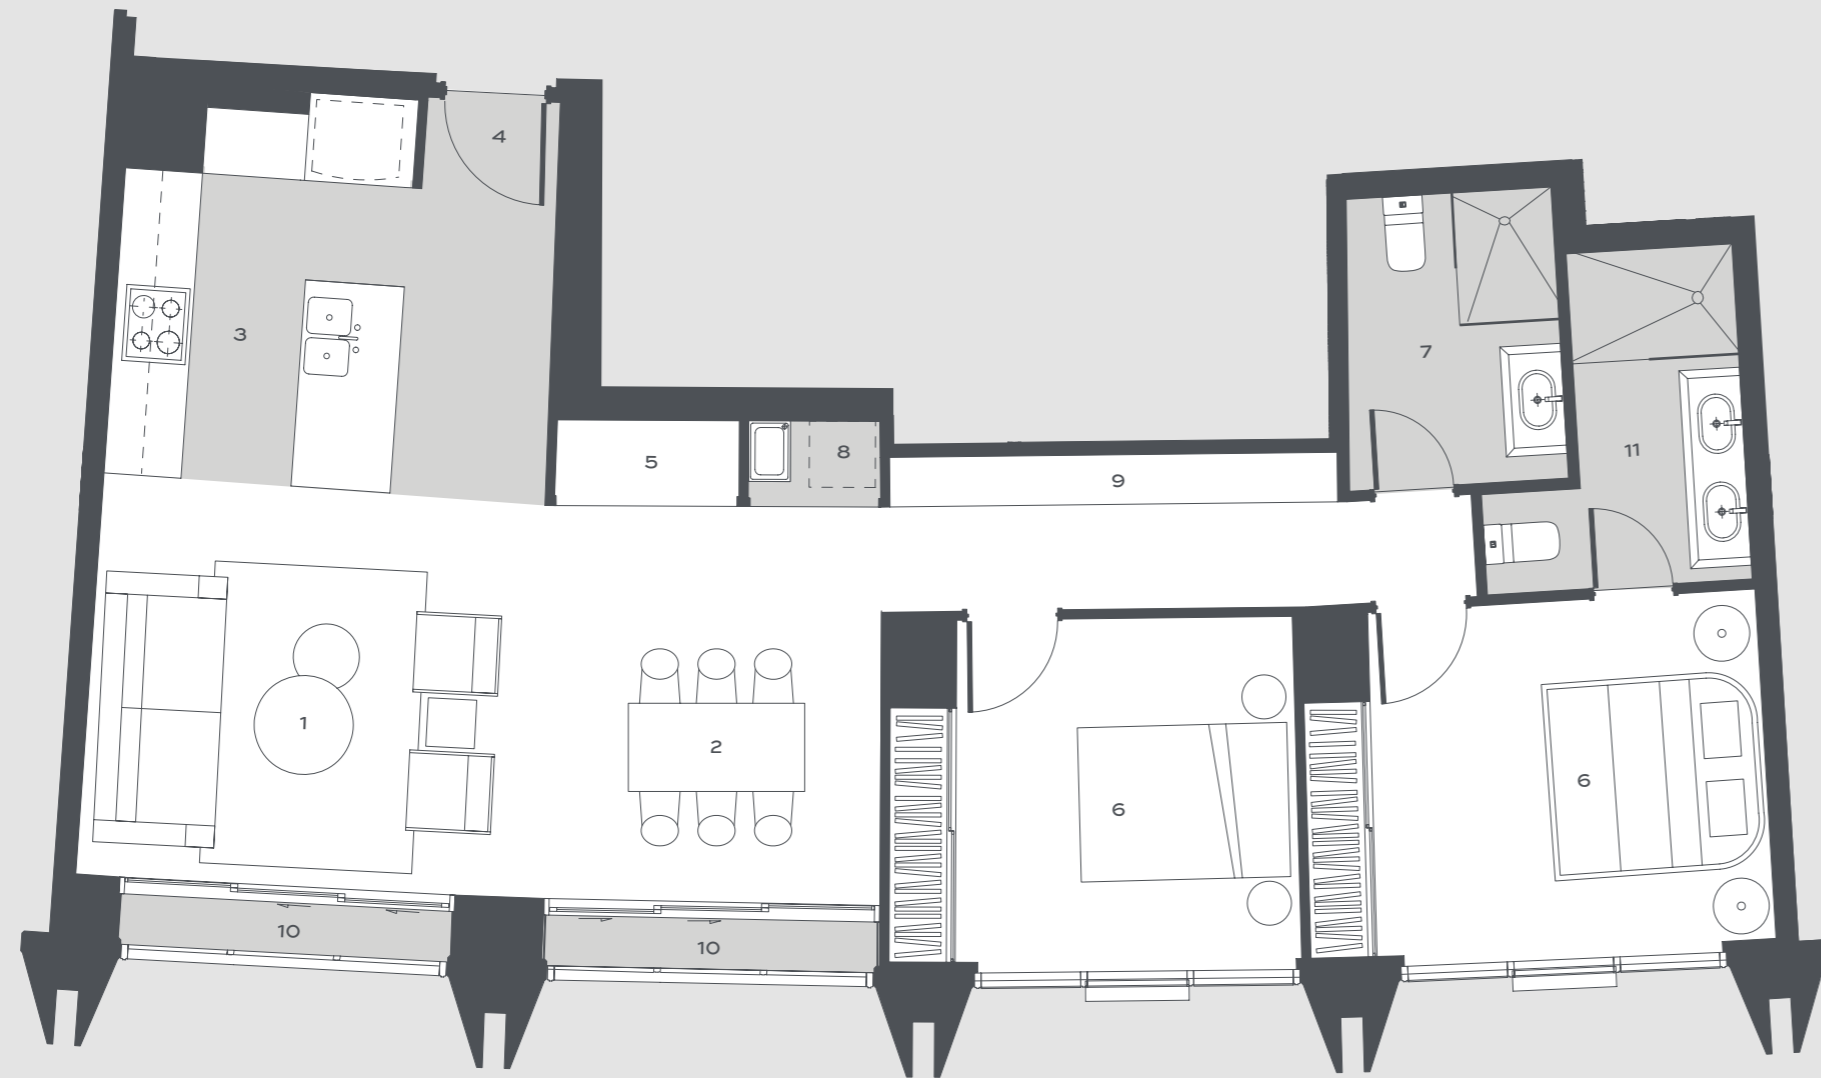

0 5M

Type D1M

TWO BEDROOM

Internal Area 90m² Balcony Area 4m²
Total Area 94m²

[01] LIVING [02] DINING [03] KITCHEN
[04] ENTRY [05] STORAGE [06] BEDROOM
[07] BATHROOM [08] LAUNDRY [09] LINEN
[10] BALCONY [11] ENSUITE

KEY PLAN LEVEL 2-6

MARINA
CONCOURSE
ROYAL PINES