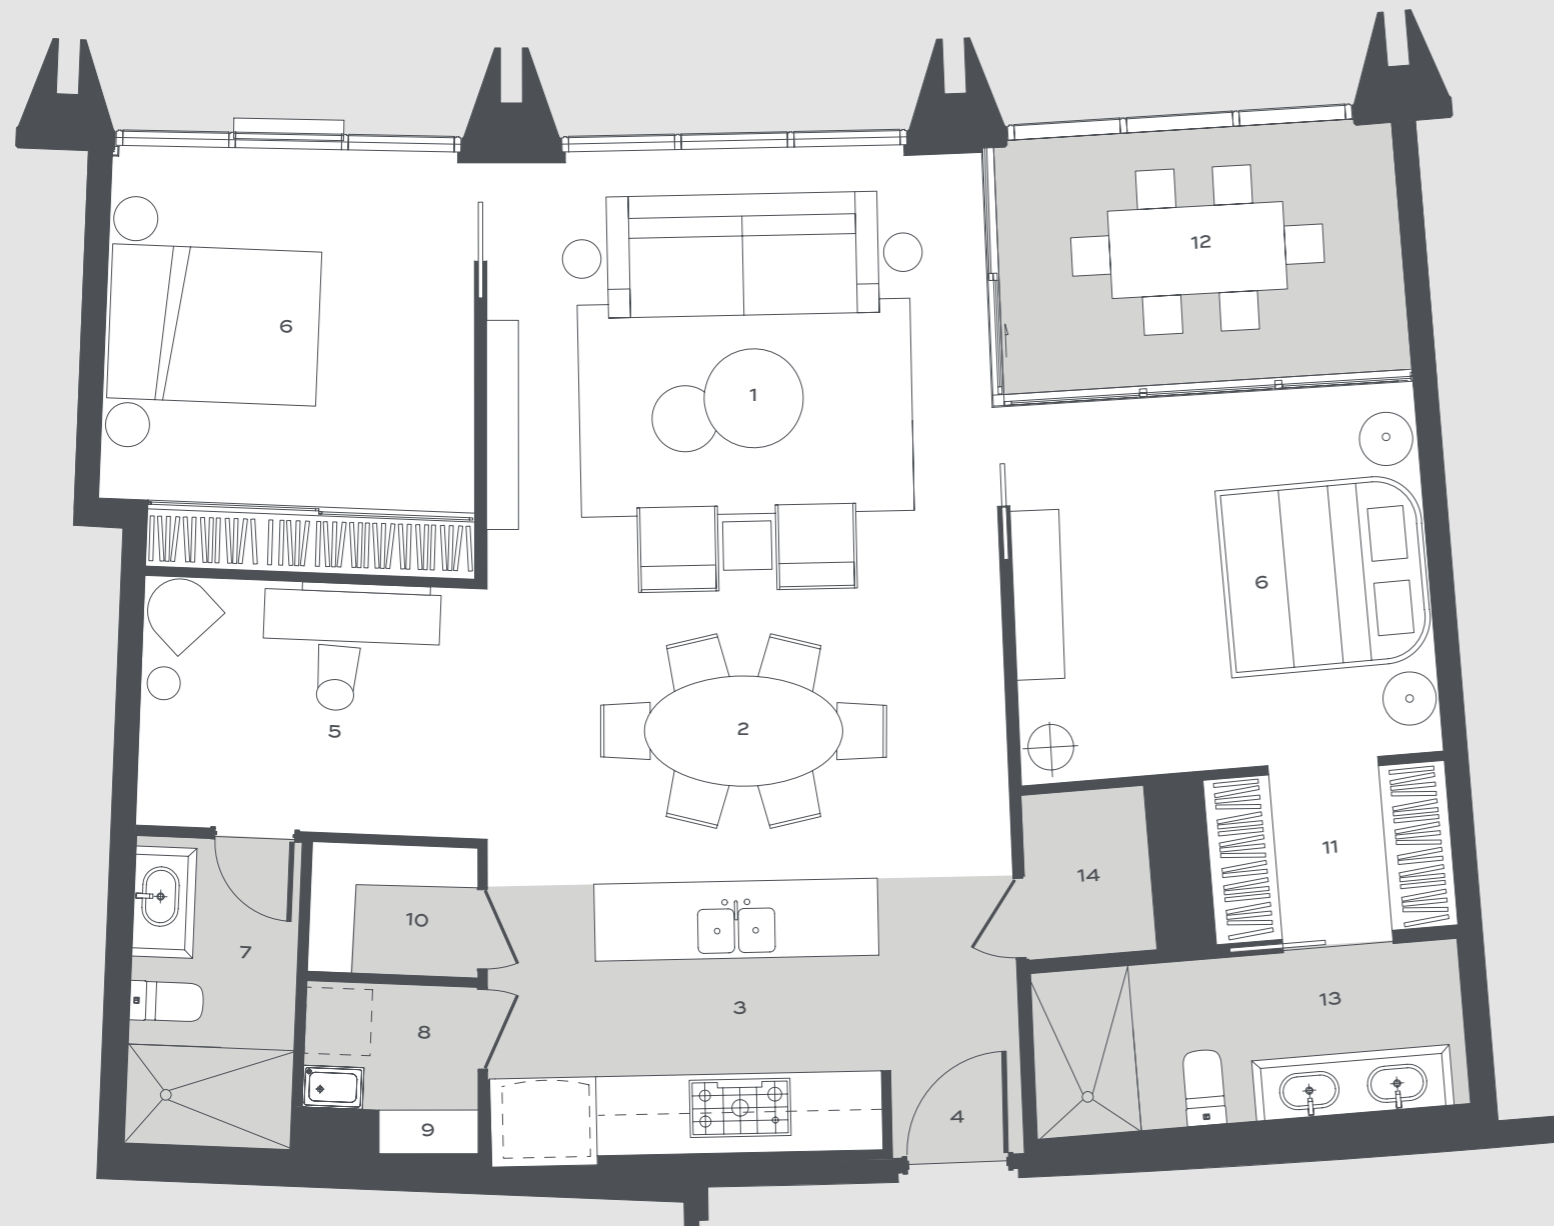

0 5M

Type C1

TWO BEDROOM + STUDY

Internal Area 103m² Balcony Area 9m²
Total Area 112m²

[01] LIVING [02] DINING [03] KITCHEN [04] ENTRY
[05] STUDY [06] BEDROOM [07] BATHROOM
[08] LAUNDRY [09] LINEN [10] PANTRY [11] WIR
[12] BALCONY [13] ENSUITE [14] STORAGE

KEY PLAN LEVEL 2 - 5

MARINA
CONCOURSE
ROYAL PINES