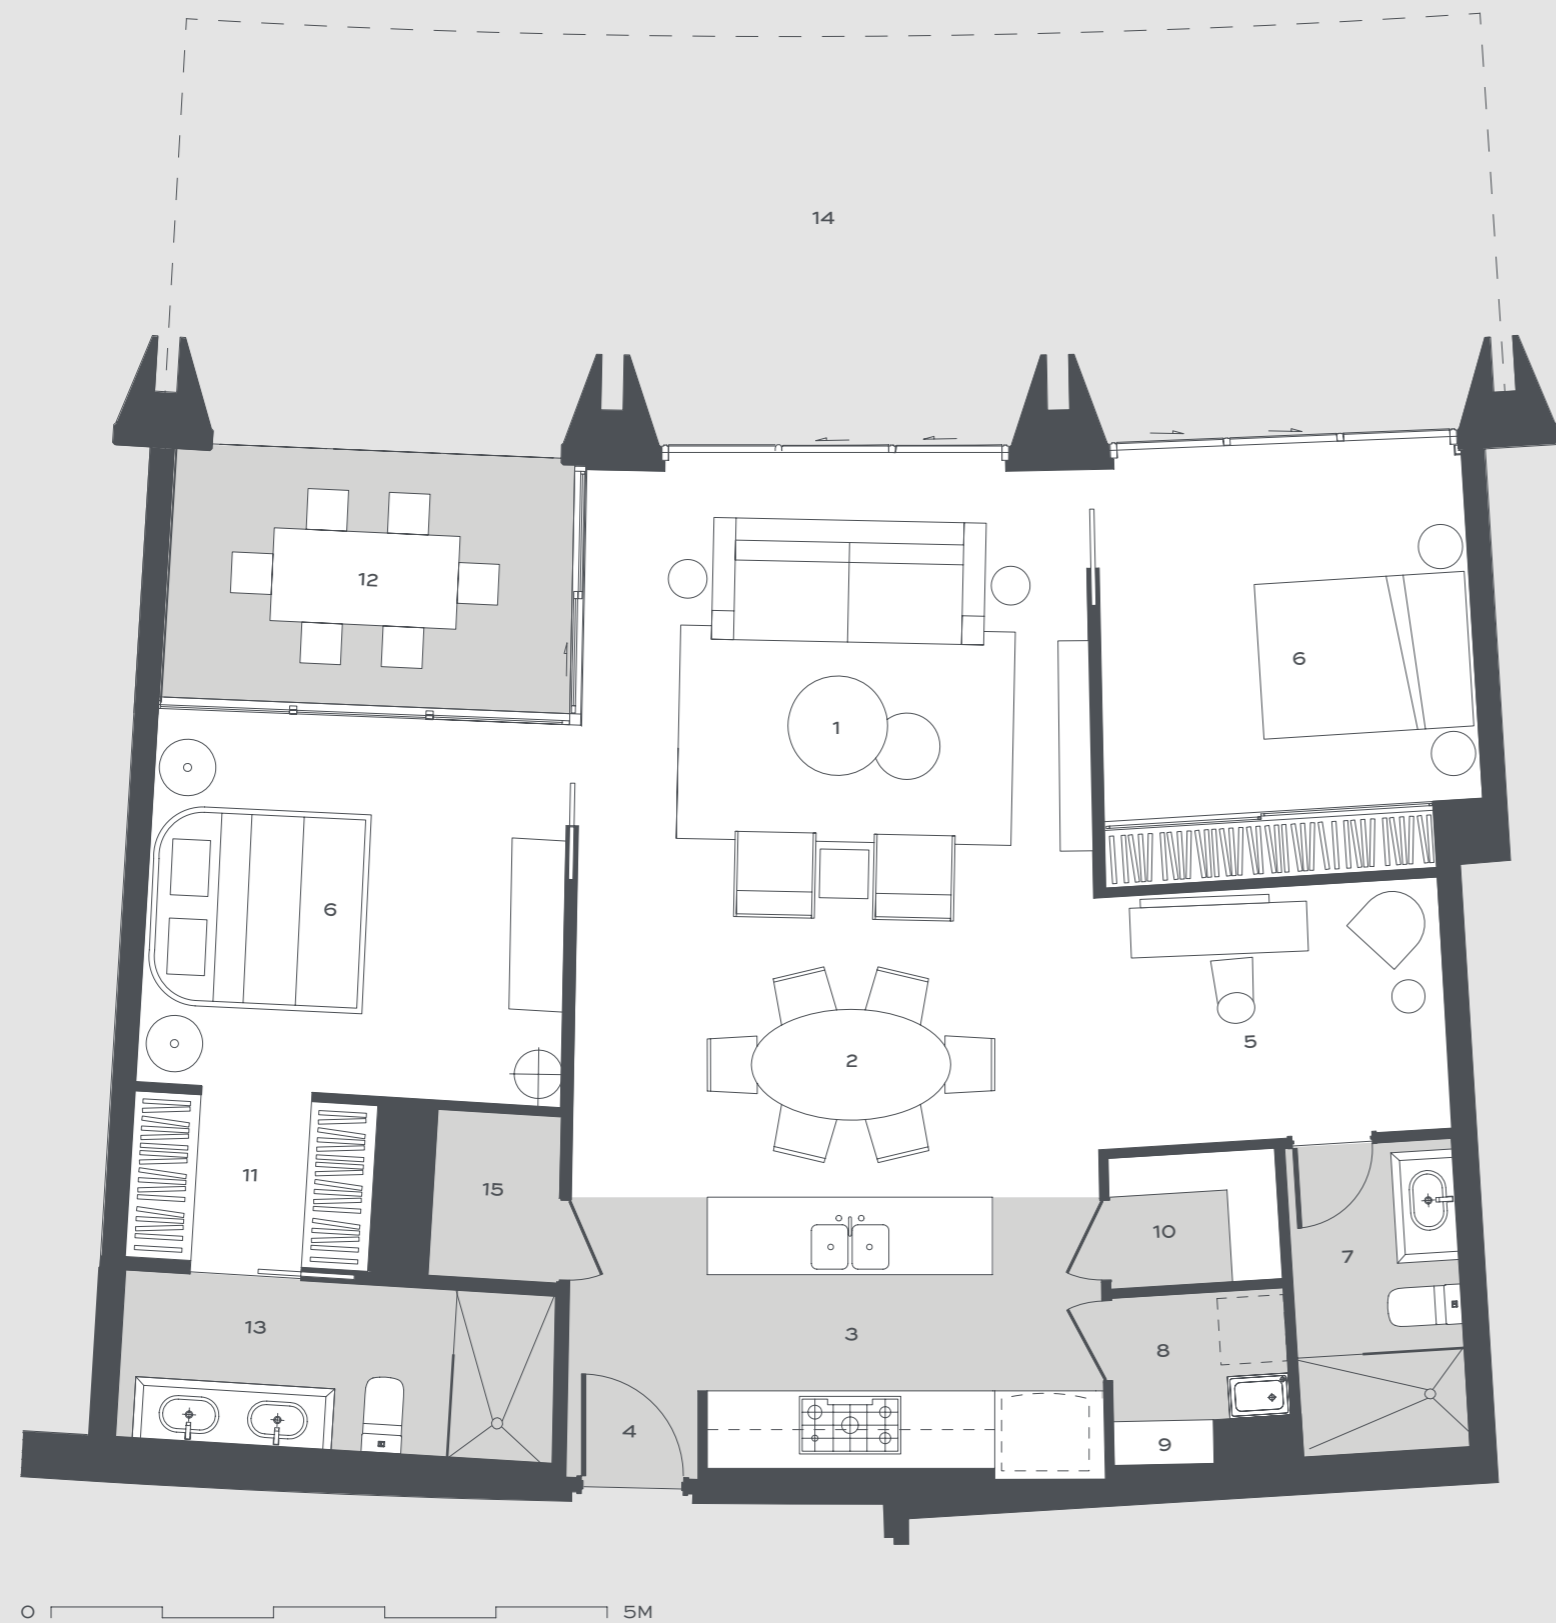

Type C2M

TWO BEDROOM + STUDY

Internal Area 103m² Balcony Area 9m²
Terrace Area 42m² Total Area 154m²

- [01] LIVING [02] DINING [03] KITCHEN
- [04] ENTRY [05] STORAGE [06] BEDROOM
- [07] BATHROOM [08] LAUNDRY [09] LINEN
- [10] PANTRY [11] WIR [12] BALCONY [13] ENSUITE
- [14] PRIVATE TERRACE [15] STORAGE

KEY PLAN LEVEL 1

MARINA
CONCOURSE
ROYAL PINES