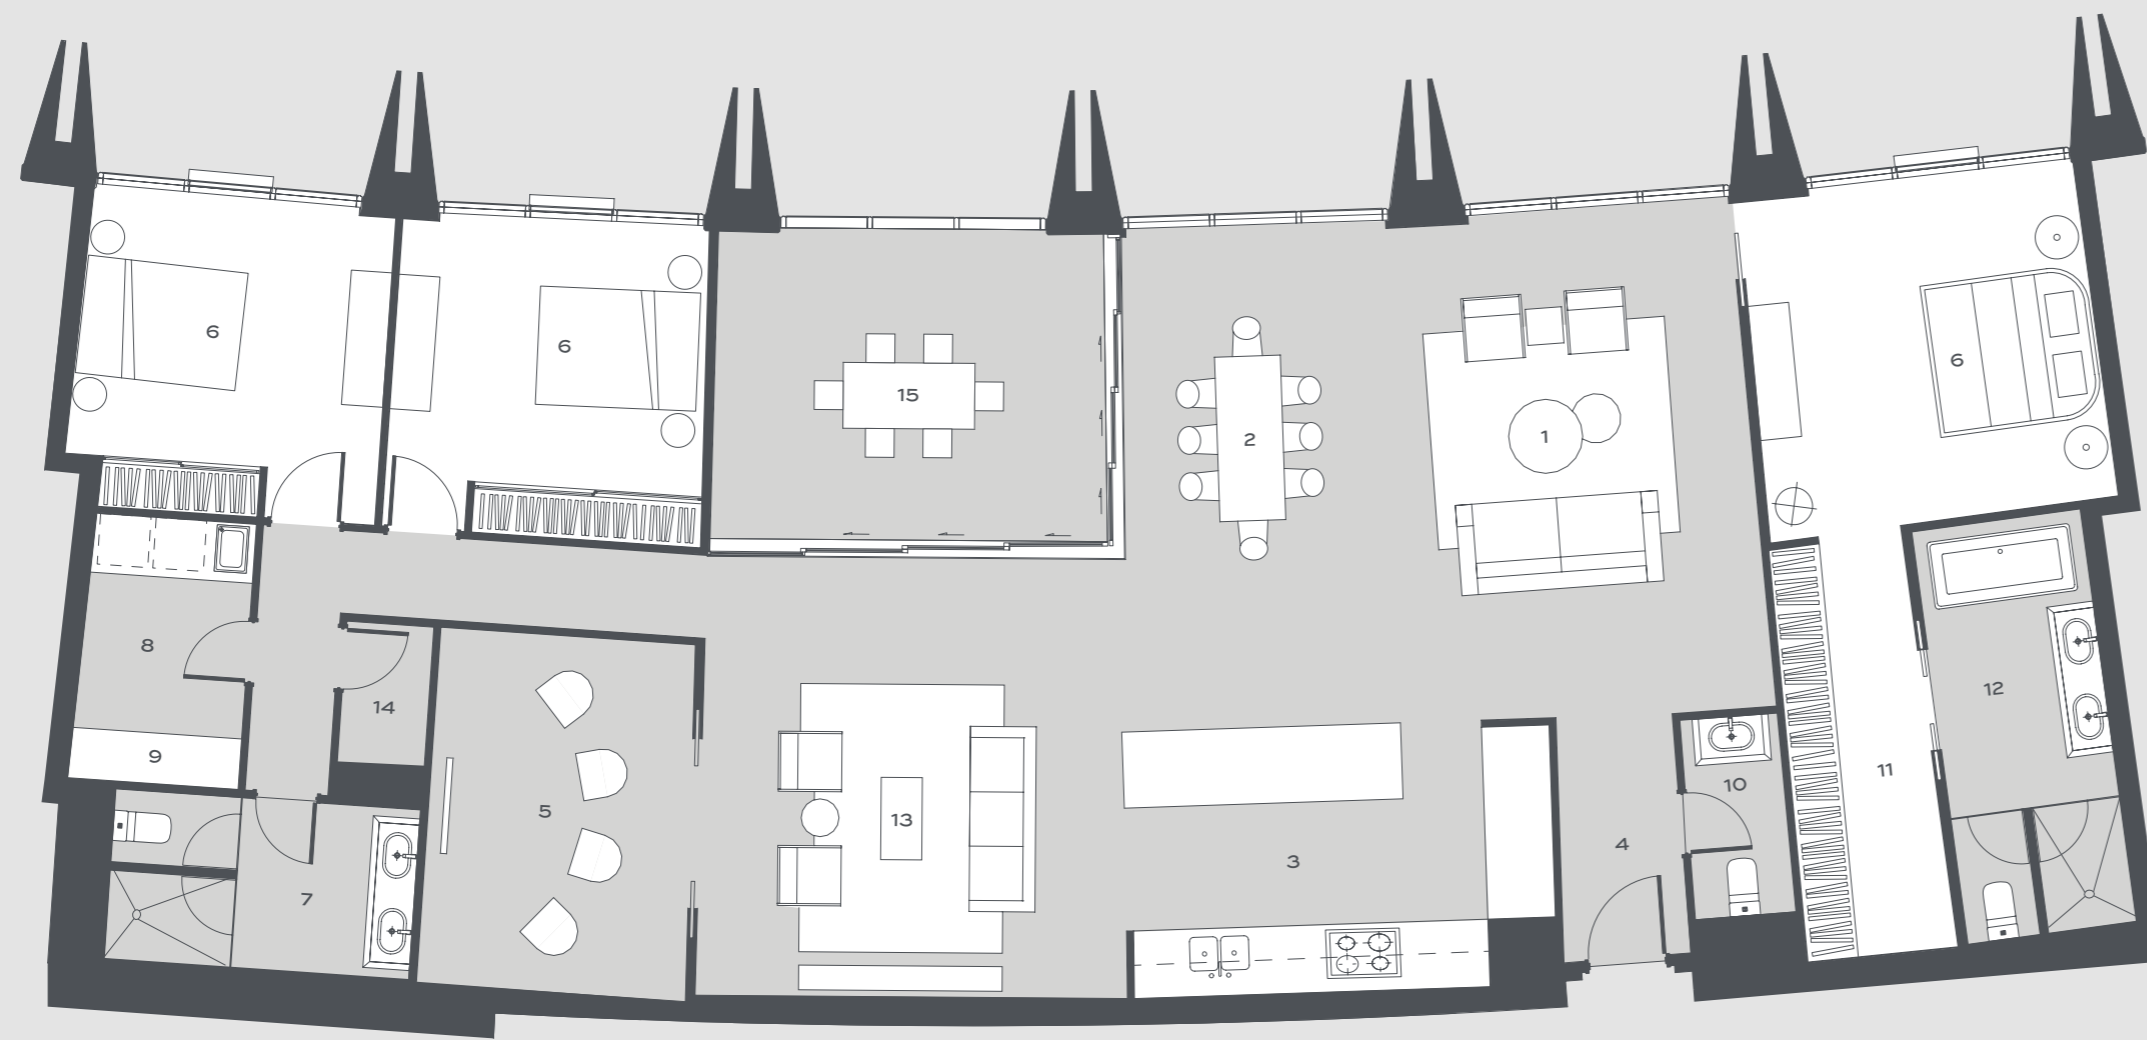

0 5M

Type E1

THREE BEDROOM + MEDIA + FAMILY

Internal Area 204m² Balcony Area 18m²
Total Area 222m²

[01] LIVING [02] DINING [03] KITCHEN
[04] ENTRY [05] MEDIA [06] BEDROOM
[07] BATHROOM [08] LAUNDRY [09] LINEN
[10] POWDER ROOM [11] WIR [12] ENSUITE
[13] FAMILY [14] STORAGE [15] BALCONY

KEY PLAN LEVEL 6

MARINA
CONCOURSE
ROYAL PINES