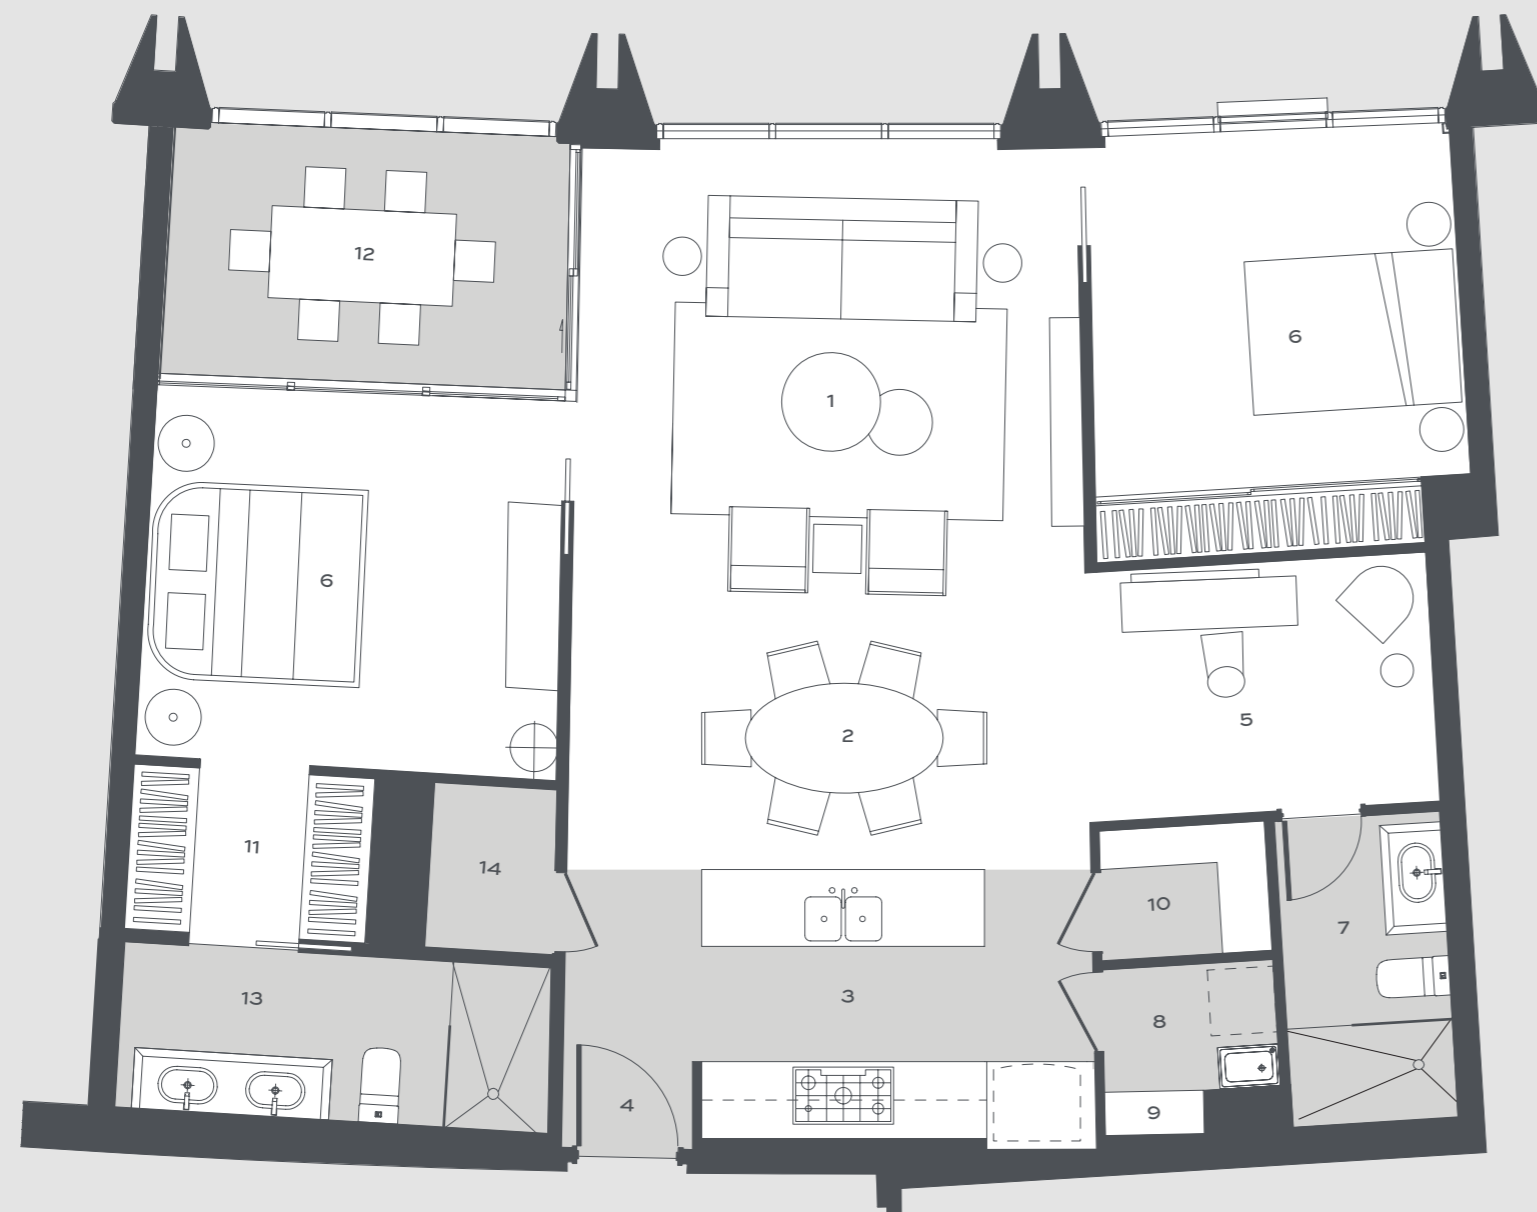

KEY PLAN LEVEL 6

0 5M

MARINA
CONCOURSE
ROYAL PINES

0 5M

Type C1

TWO BEDROOM + STUDY

Internal Area 103m² Balcony Area 9m²
Total Area 112m²

[01] LIVING [02] DINING [03] KITCHEN [04] ENTRY
[05] STUDY [06] BEDROOM [07] BATHROOM
[08] LAUNDRY [09] LINEN [10] PANTRY [11] WIR
[12] BALCONY [13] ENSUITE [14] STORAGE

KEY PLAN LEVEL 2 - 5

MARINA
CONCOURSE
ROYAL PINES

0 5M

Type C1M

TWO BEDROOM + STUDY

Internal Area 103m² Balcony Area 9m²
Total Area 112m²

[01] LIVING [02] DINING [03] KITCHEN [04] ENTRY
[05] STUDY [06] BEDROOM [07] BATHROOM
[08] LAUNDRY [09] LINEN [10] PANTRY [11] WIR
[12] BALCONY [13] ENSUITE [14] STORAGE