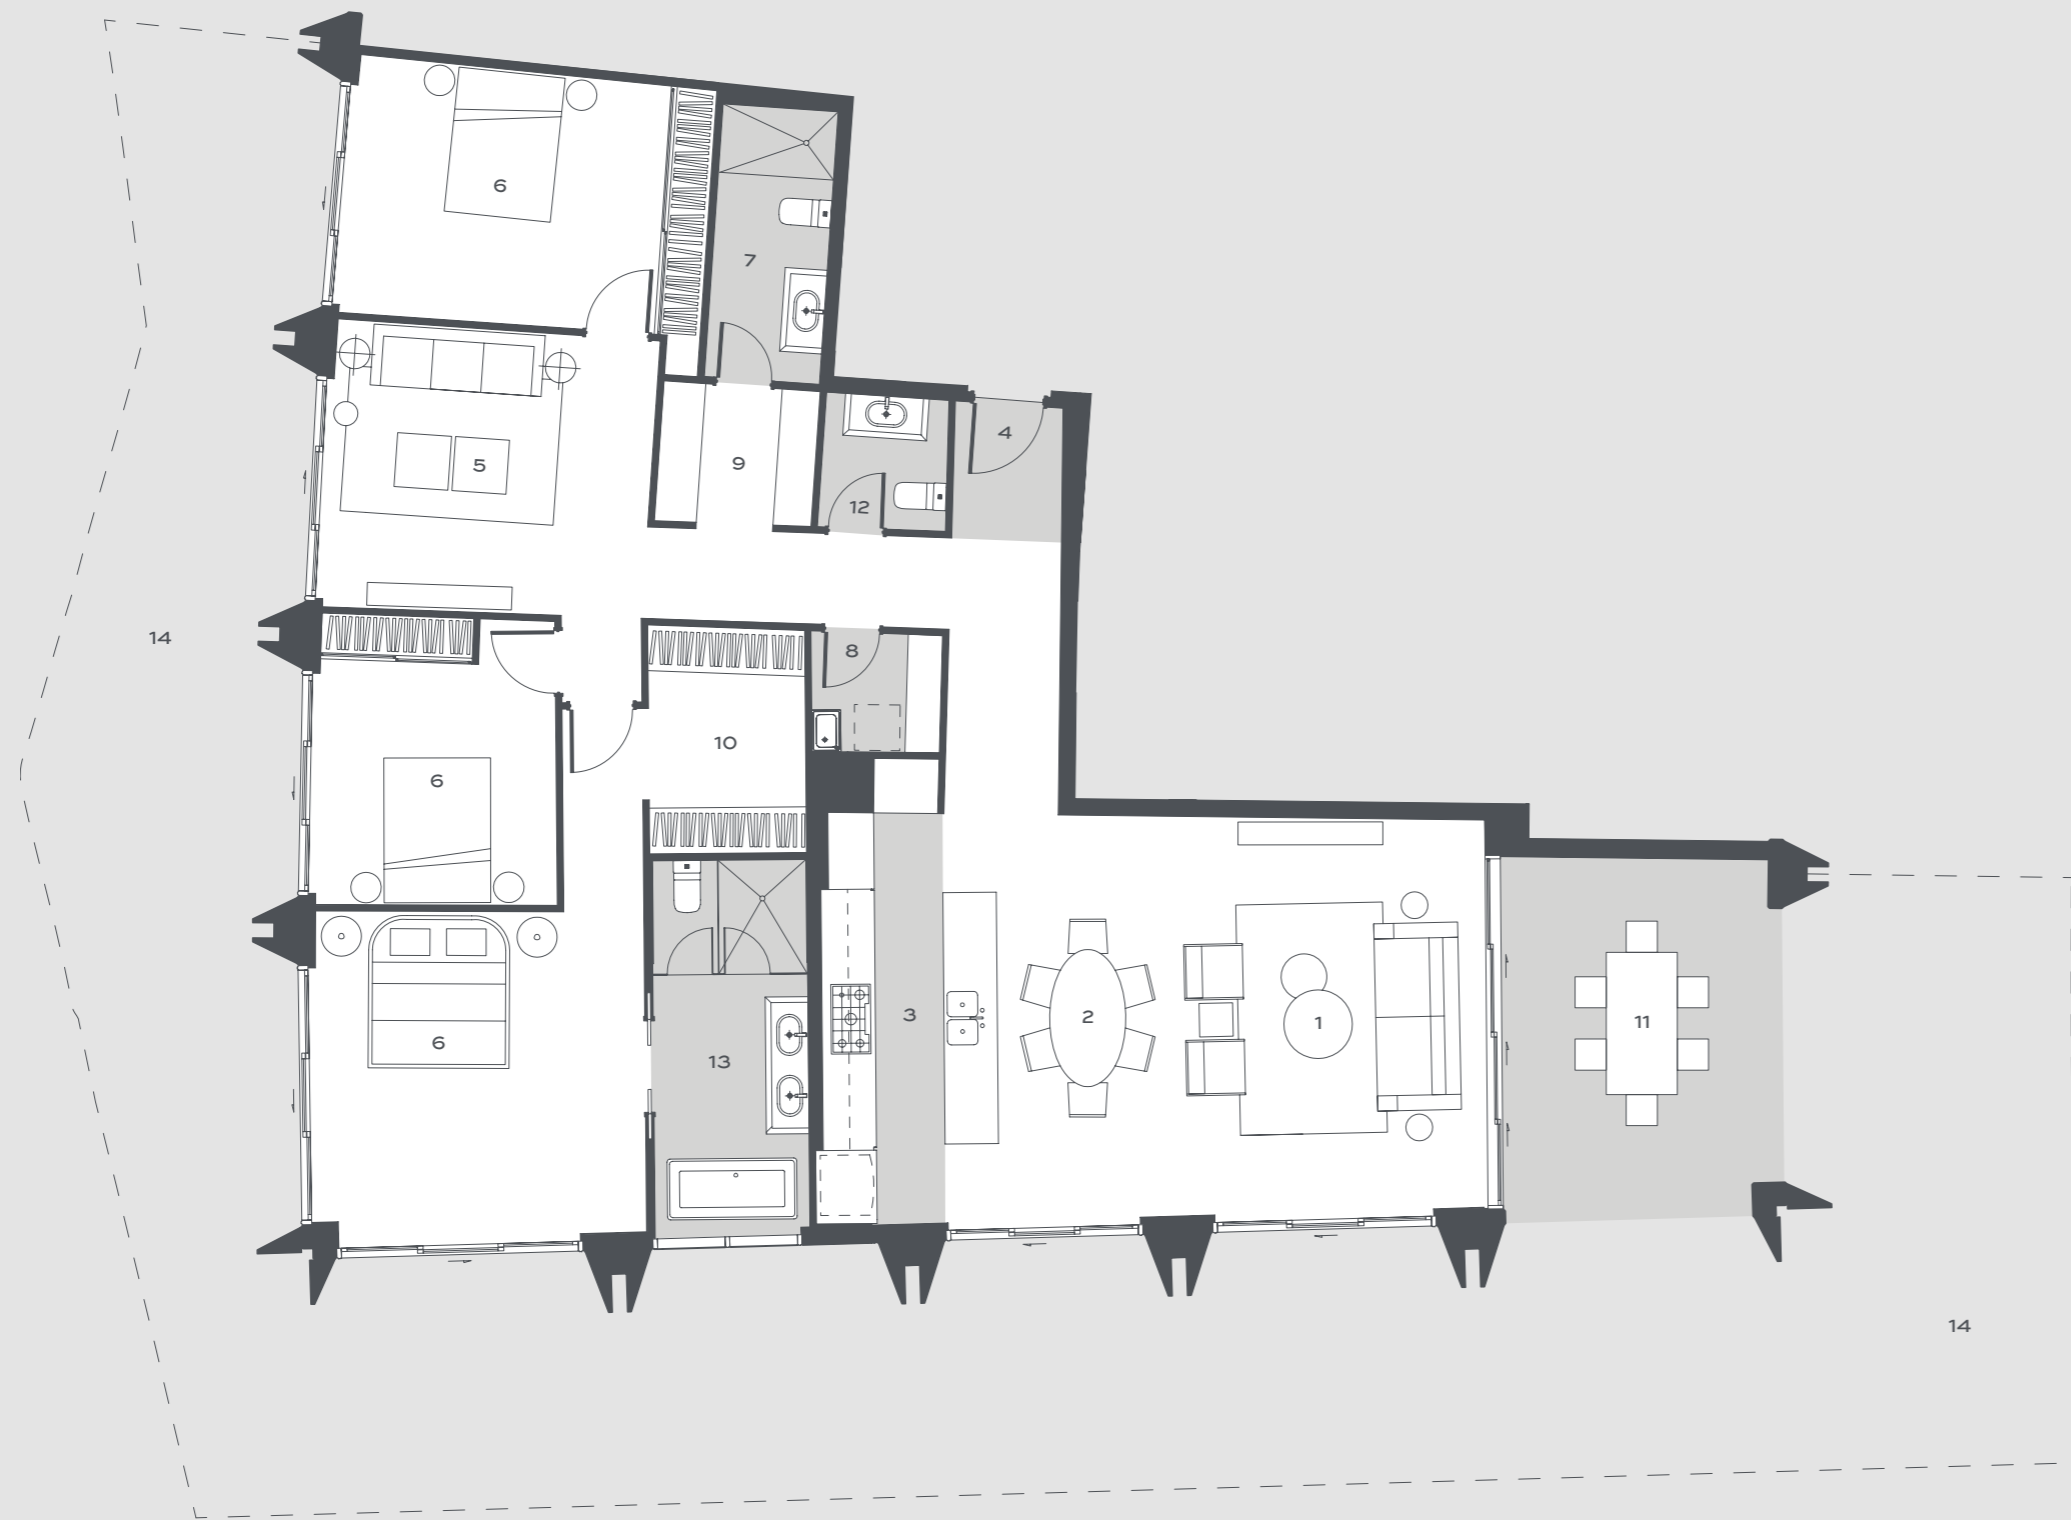

0 5M

Type G2

THREE BEDROOM + MEDIA

Internal Area 170m² Balcony Area 18m²
Terrace Area 130m² Total Area 318m²

[01] LIVING [02] DINING [03] KITCHEN
[04] ENTRY [05] MEDIA [06] BEDROOM
[07] BATHROOM [08] LAUNDRY [09] LINEN
[10] WIR [11] BALCONY [12] POWDER ROOM
[13] ENSUITE [14] PRIVATE TERRACE

KEY PLAN LEVEL 1

MARINA
CONCOURSE
ROYAL PINES