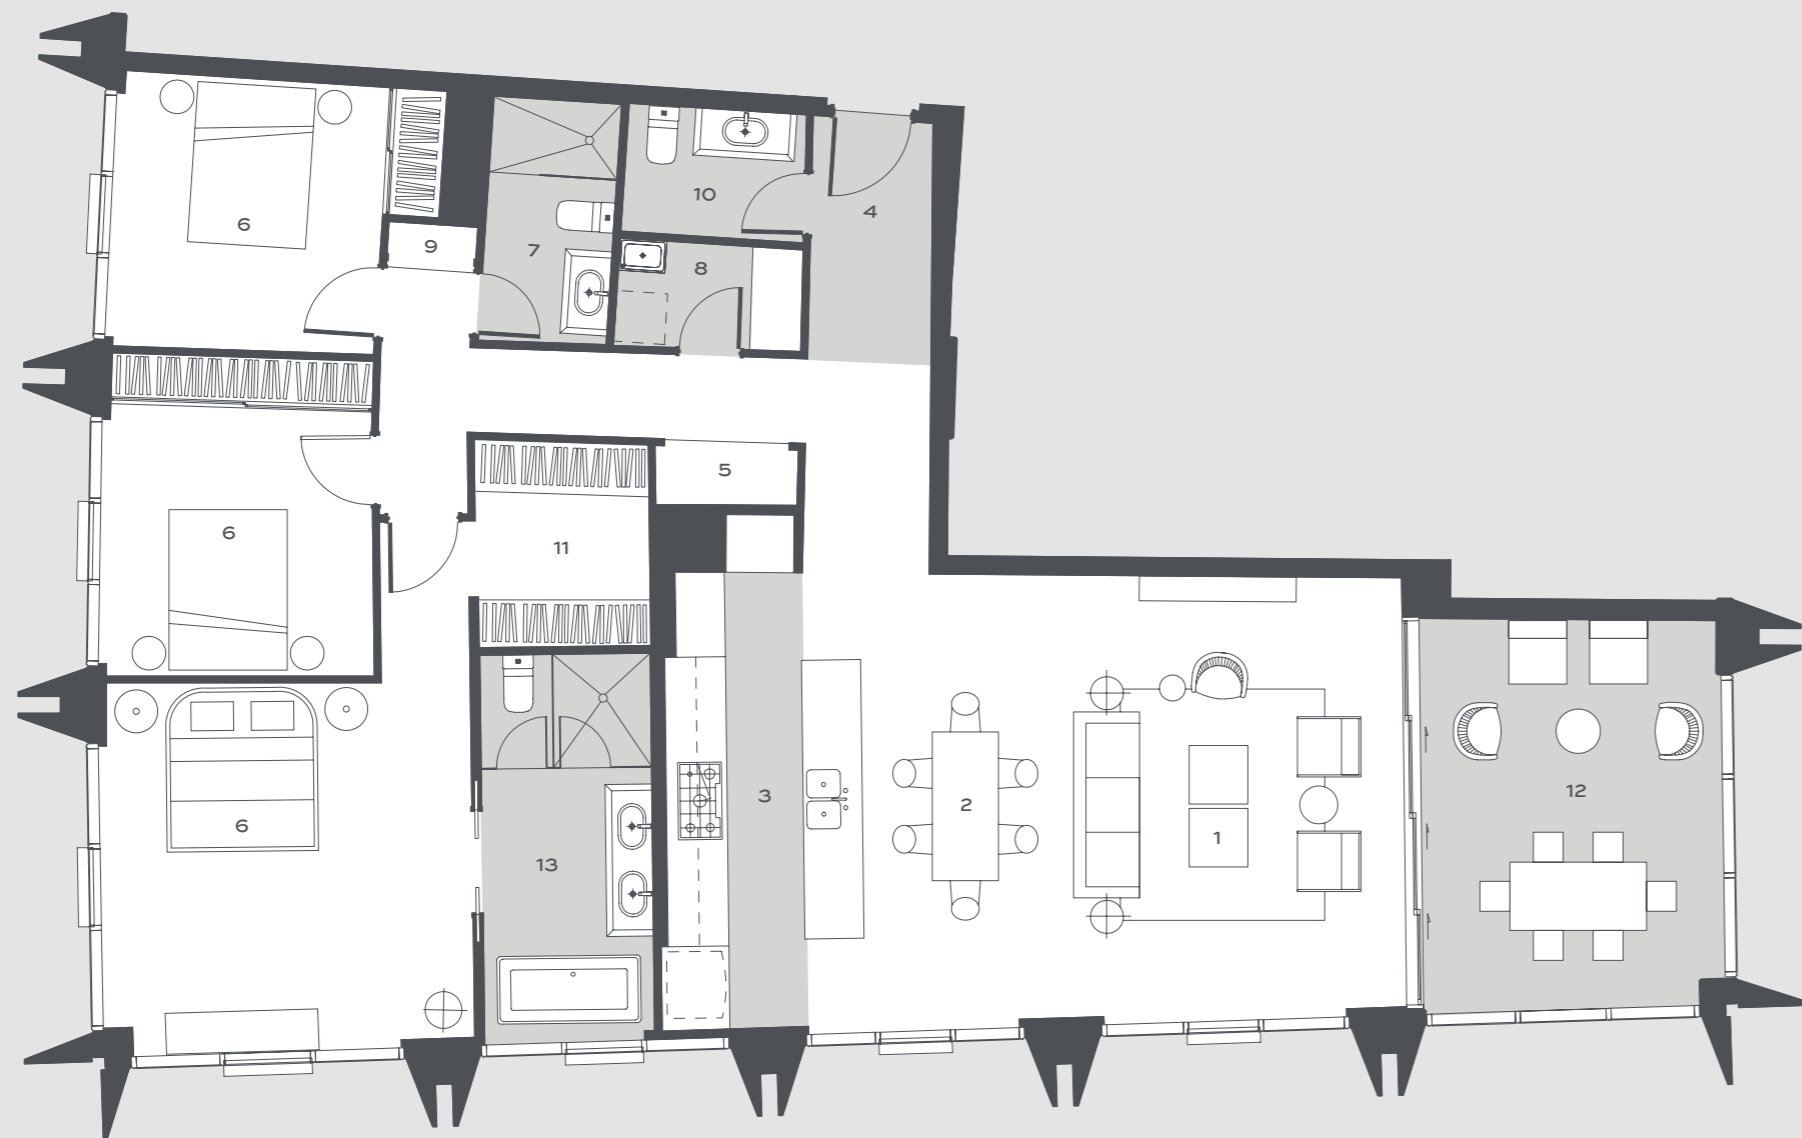

KEY PLAN LEVEL 2-6

MARINA
 CONCOURSE
 ROYAL PINES

0 5M

Type A1M

THREE BEDROOM

Internal Area 143m² Balcony Area 18m²
Total Area 161m²

[01] LIVING [02] DINING [03] KITCHEN [04] ENTRY
[05] STORAGE [06] BEDROOM [07] BATHROOM
[08] LAUNDRY [09] LINEN [10] POWDER ROOM
[11] WIR [12] BALCONY [13] ENSUITE

KEY PLAN LEVEL 2-6

MARINA
CONCOURSE
ROYAL PINES

0 5M

Type A2

THREE BEDROOM

Internal Area 142m² Balcony Area 18m²
Total Area 160m²

[01] LIVING [02] DINING [03] KITCHEN [04] ENTRY
[05] STORAGE [06] BEDROOM [07] BATHROOM
[08] LAUNDRY [09] LINEN [10] POWDER ROOM
[11] WIR [12] BALCONY [13] ENSUITE

KEY PLAN LEVEL 2-6

MARINA
CONCOURSE
ROYAL PINES

Type B1

THREE BEDROOM

Internal Area 140m² Balcony Area 15m²
Total Area 155m²

[01] LIVING [02] DINING [03] KITCHEN [04] ENTRY
[05] STORAGE [06] BEDROOM [07] BATHROOM
[08] LAUNDRY [09] LINEN [10] POWDER ROOM
[11] WIR [12] BALCONY [13] ENSUITE