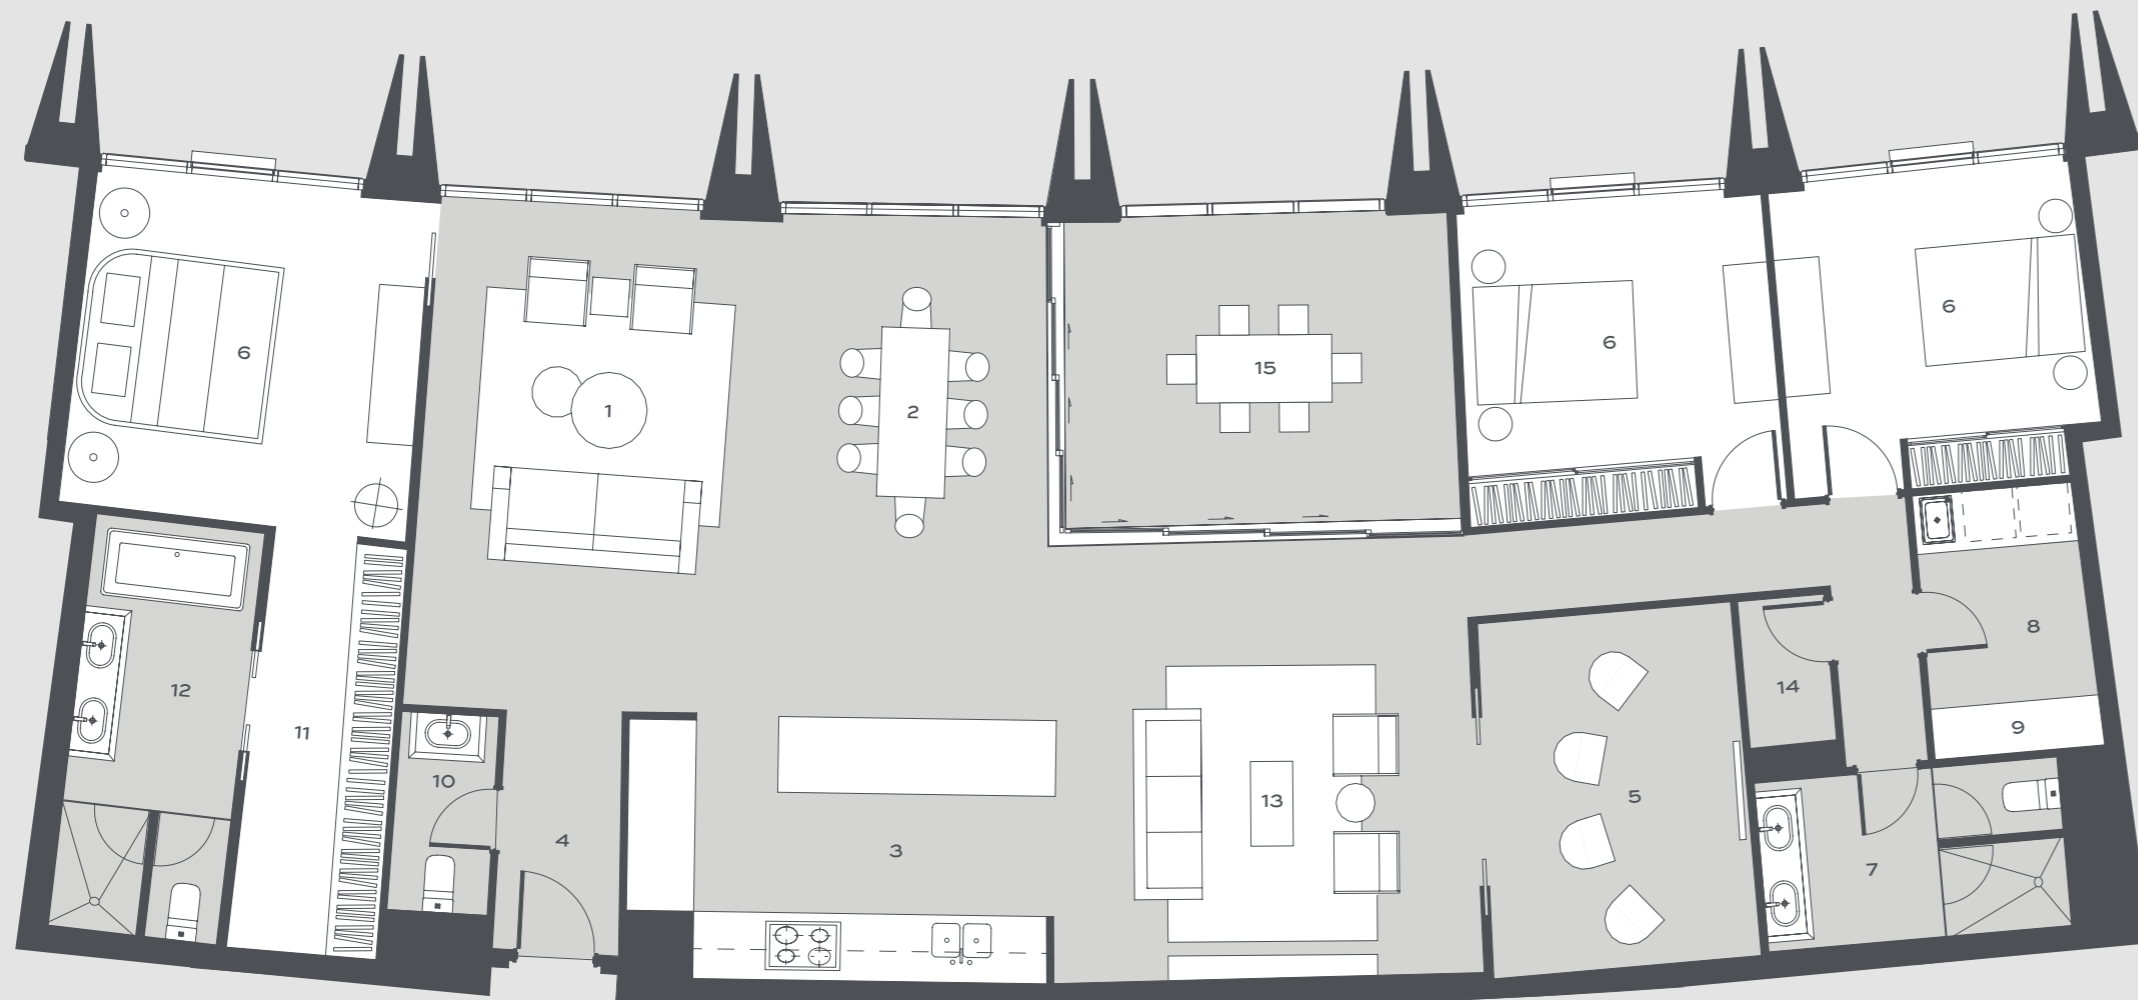

0 5M

Type E1M

THREE BEDROOM + MEDIA + FAMILY

Internal Area 204m² Balcony Area 18m²
Total Area 222m²

[01] LIVING [02] DINING [03] KITCHEN
[04] ENTRY [05] MEDIA [06] BEDROOM
[07] BATHROOM [08] LAUNDRY [09] LINEN
[10] POWDER ROOM [11] WIR [12] ENSUITE
[13] FAMILY [14] STORAGE [15] BALCONY

KEY PLAN LEVEL 6

MARINA
CONCOURSE
ROYAL PINES