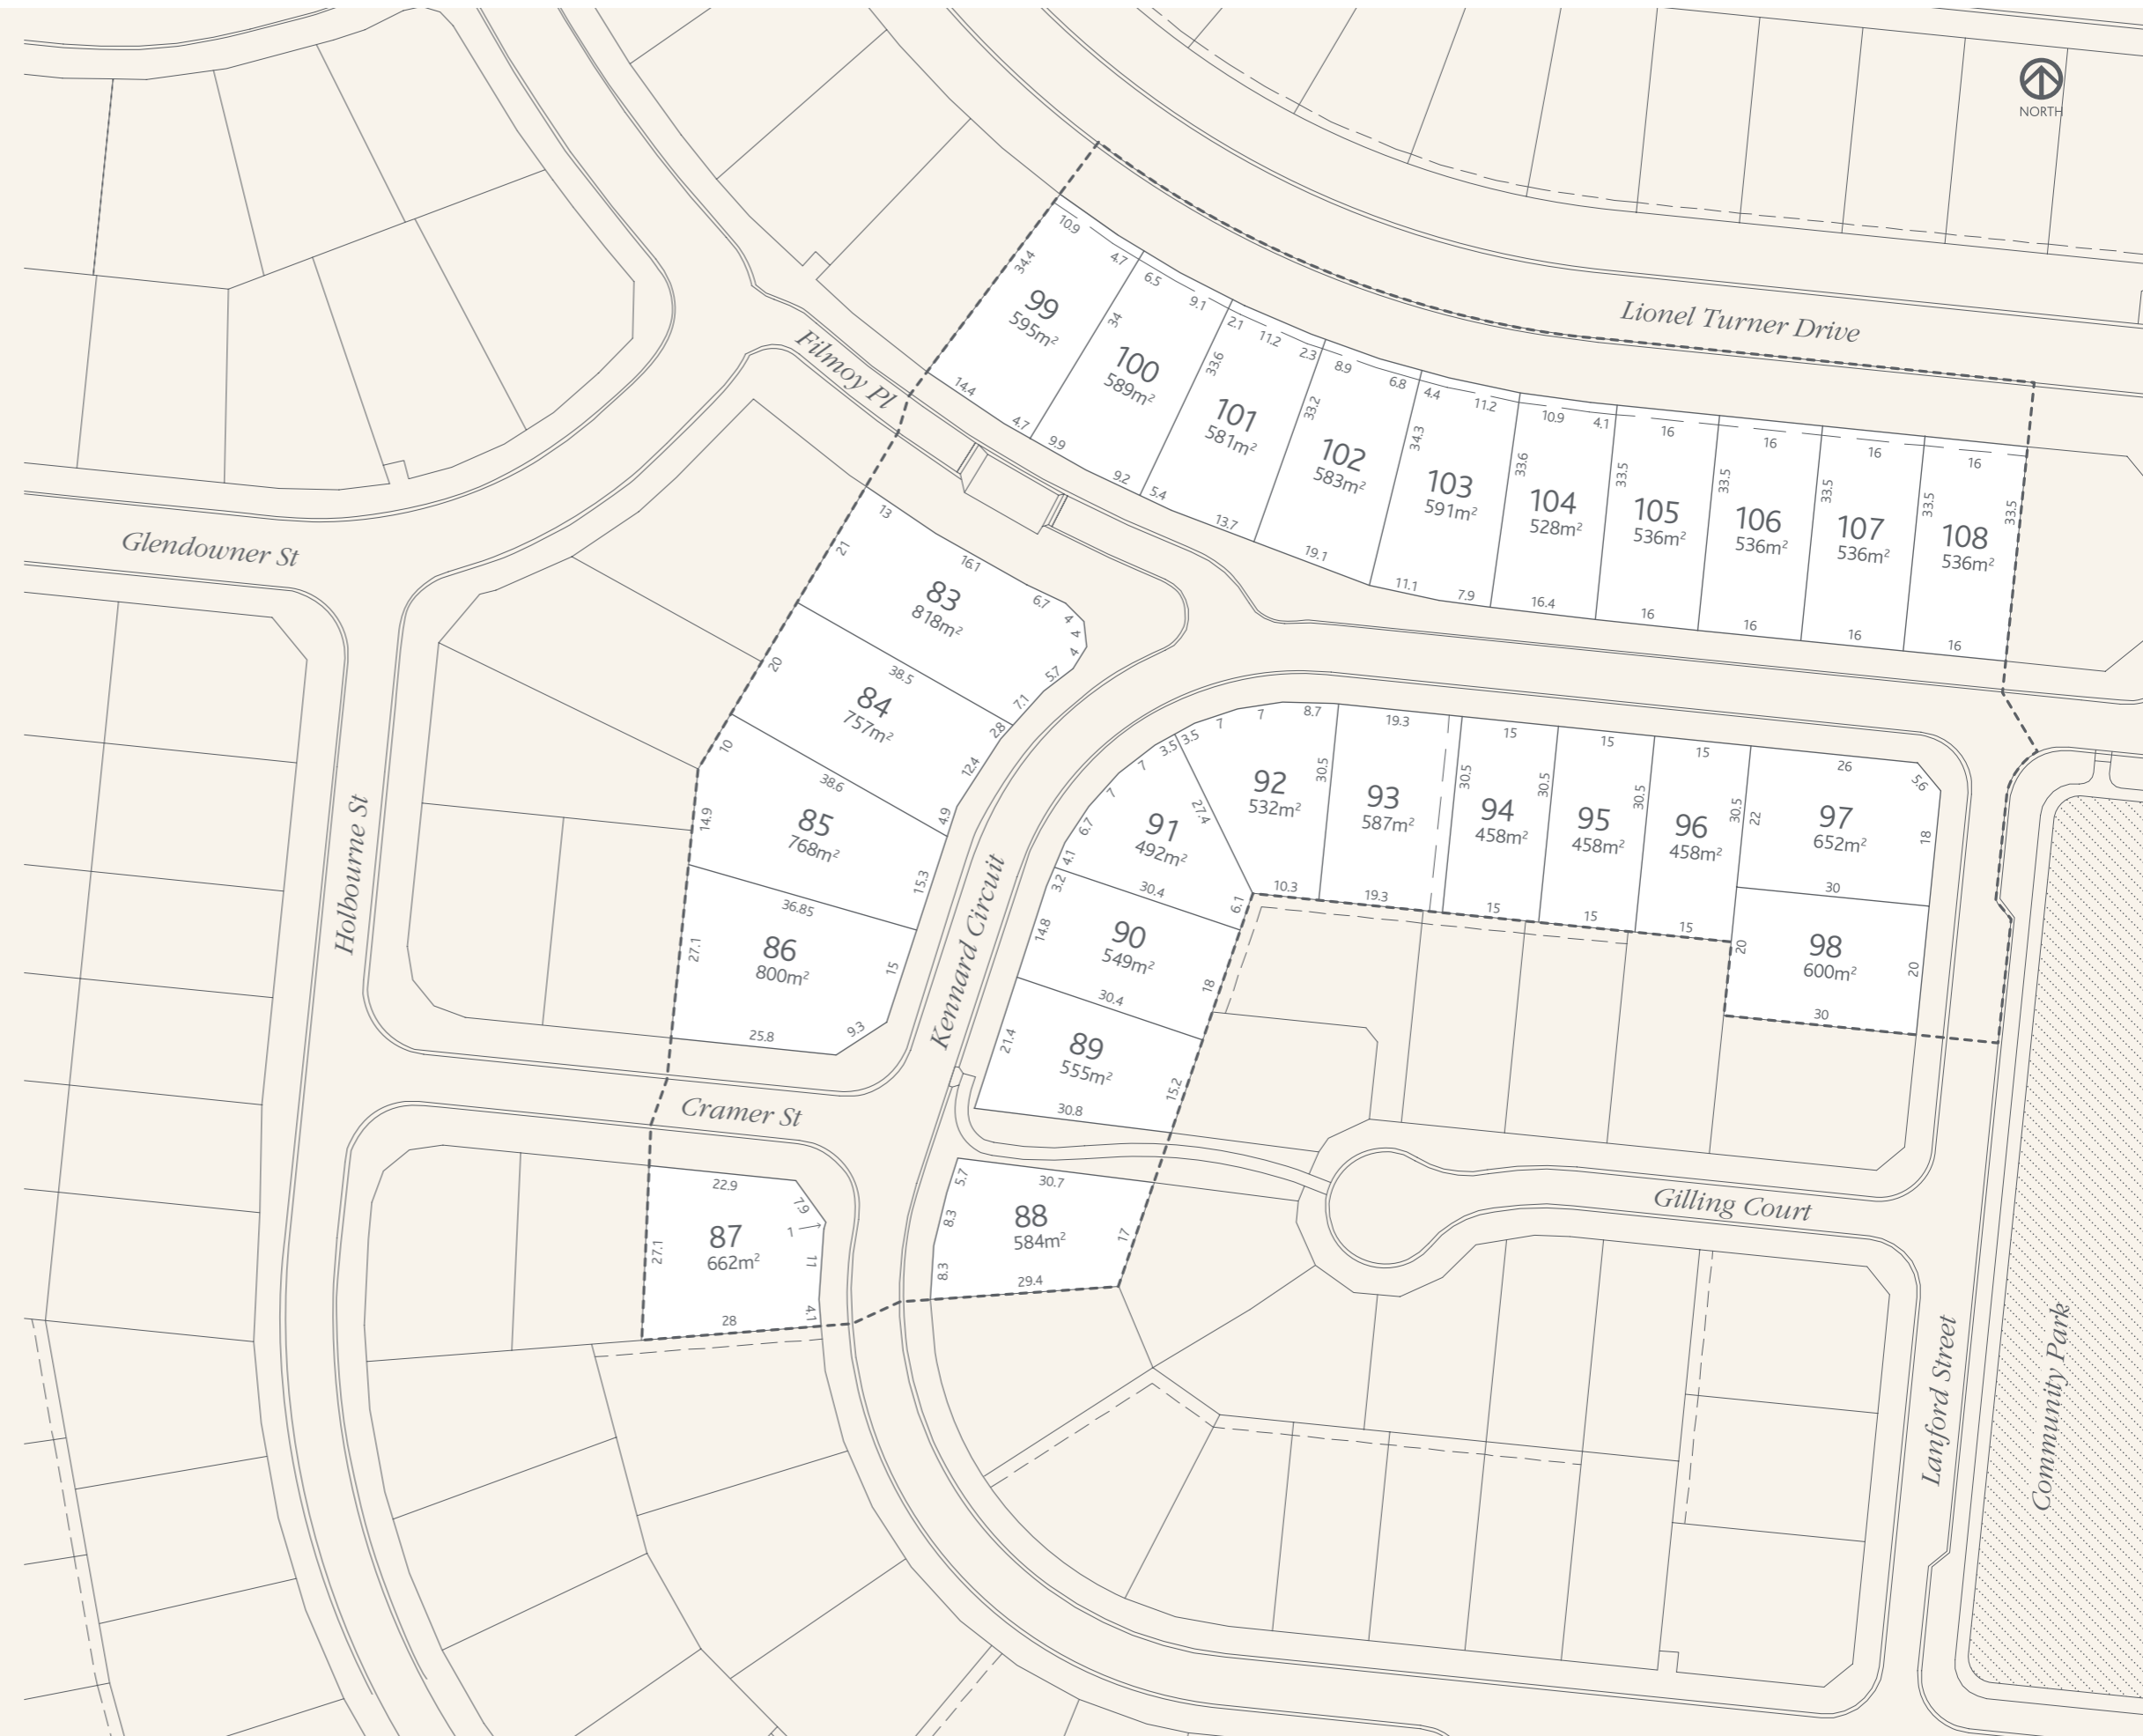

LOTS 1 - 31

BUSHLAND BEACH
TOWNSVILLE

STAGE ONE PLAN

LOTS 63 - 82

BUSHLAND BEACH
TOWNSVILLE

STAGE THREE PLAN

LOTS 83 - 108

BUSHLAND BEACH
TOWNSVILLE

STAGE FOUR PLAN

LOTS 109 - 133

BAYSIDE
BUSHLAND BEACH

STAGE FIVE PLAN

LOTS 134 - 152

BAYSIDE
BUSHLAND BEACH

STAGE SIX PLAN

LOTS 153 - 169

BAYSIDE
BUSHLAND BEACH

STAGE SEVEN PLAN

LOTS 283 - 295

BAYSIDE
BUSHLAND BEACH

STAGE TWELVE PLAN

NORTH

LOTS 780-814 / 845-849

BUSHLAND BEACH
TOWNSVILLE

STAGE EIGHTY-FOUR PLAN

LOTS 815-828 / 840-844 / 850-853 / 860-862

BUSHLAND BEACH
TOWNSVILLE

STAGE EIGHTY-FIVE PLAN

NORTH

LOTS 829-839 / 854-859

BUSHLAND BEACH
TOWNSVILLE

STAGE EIGHTY-SIX PLAN