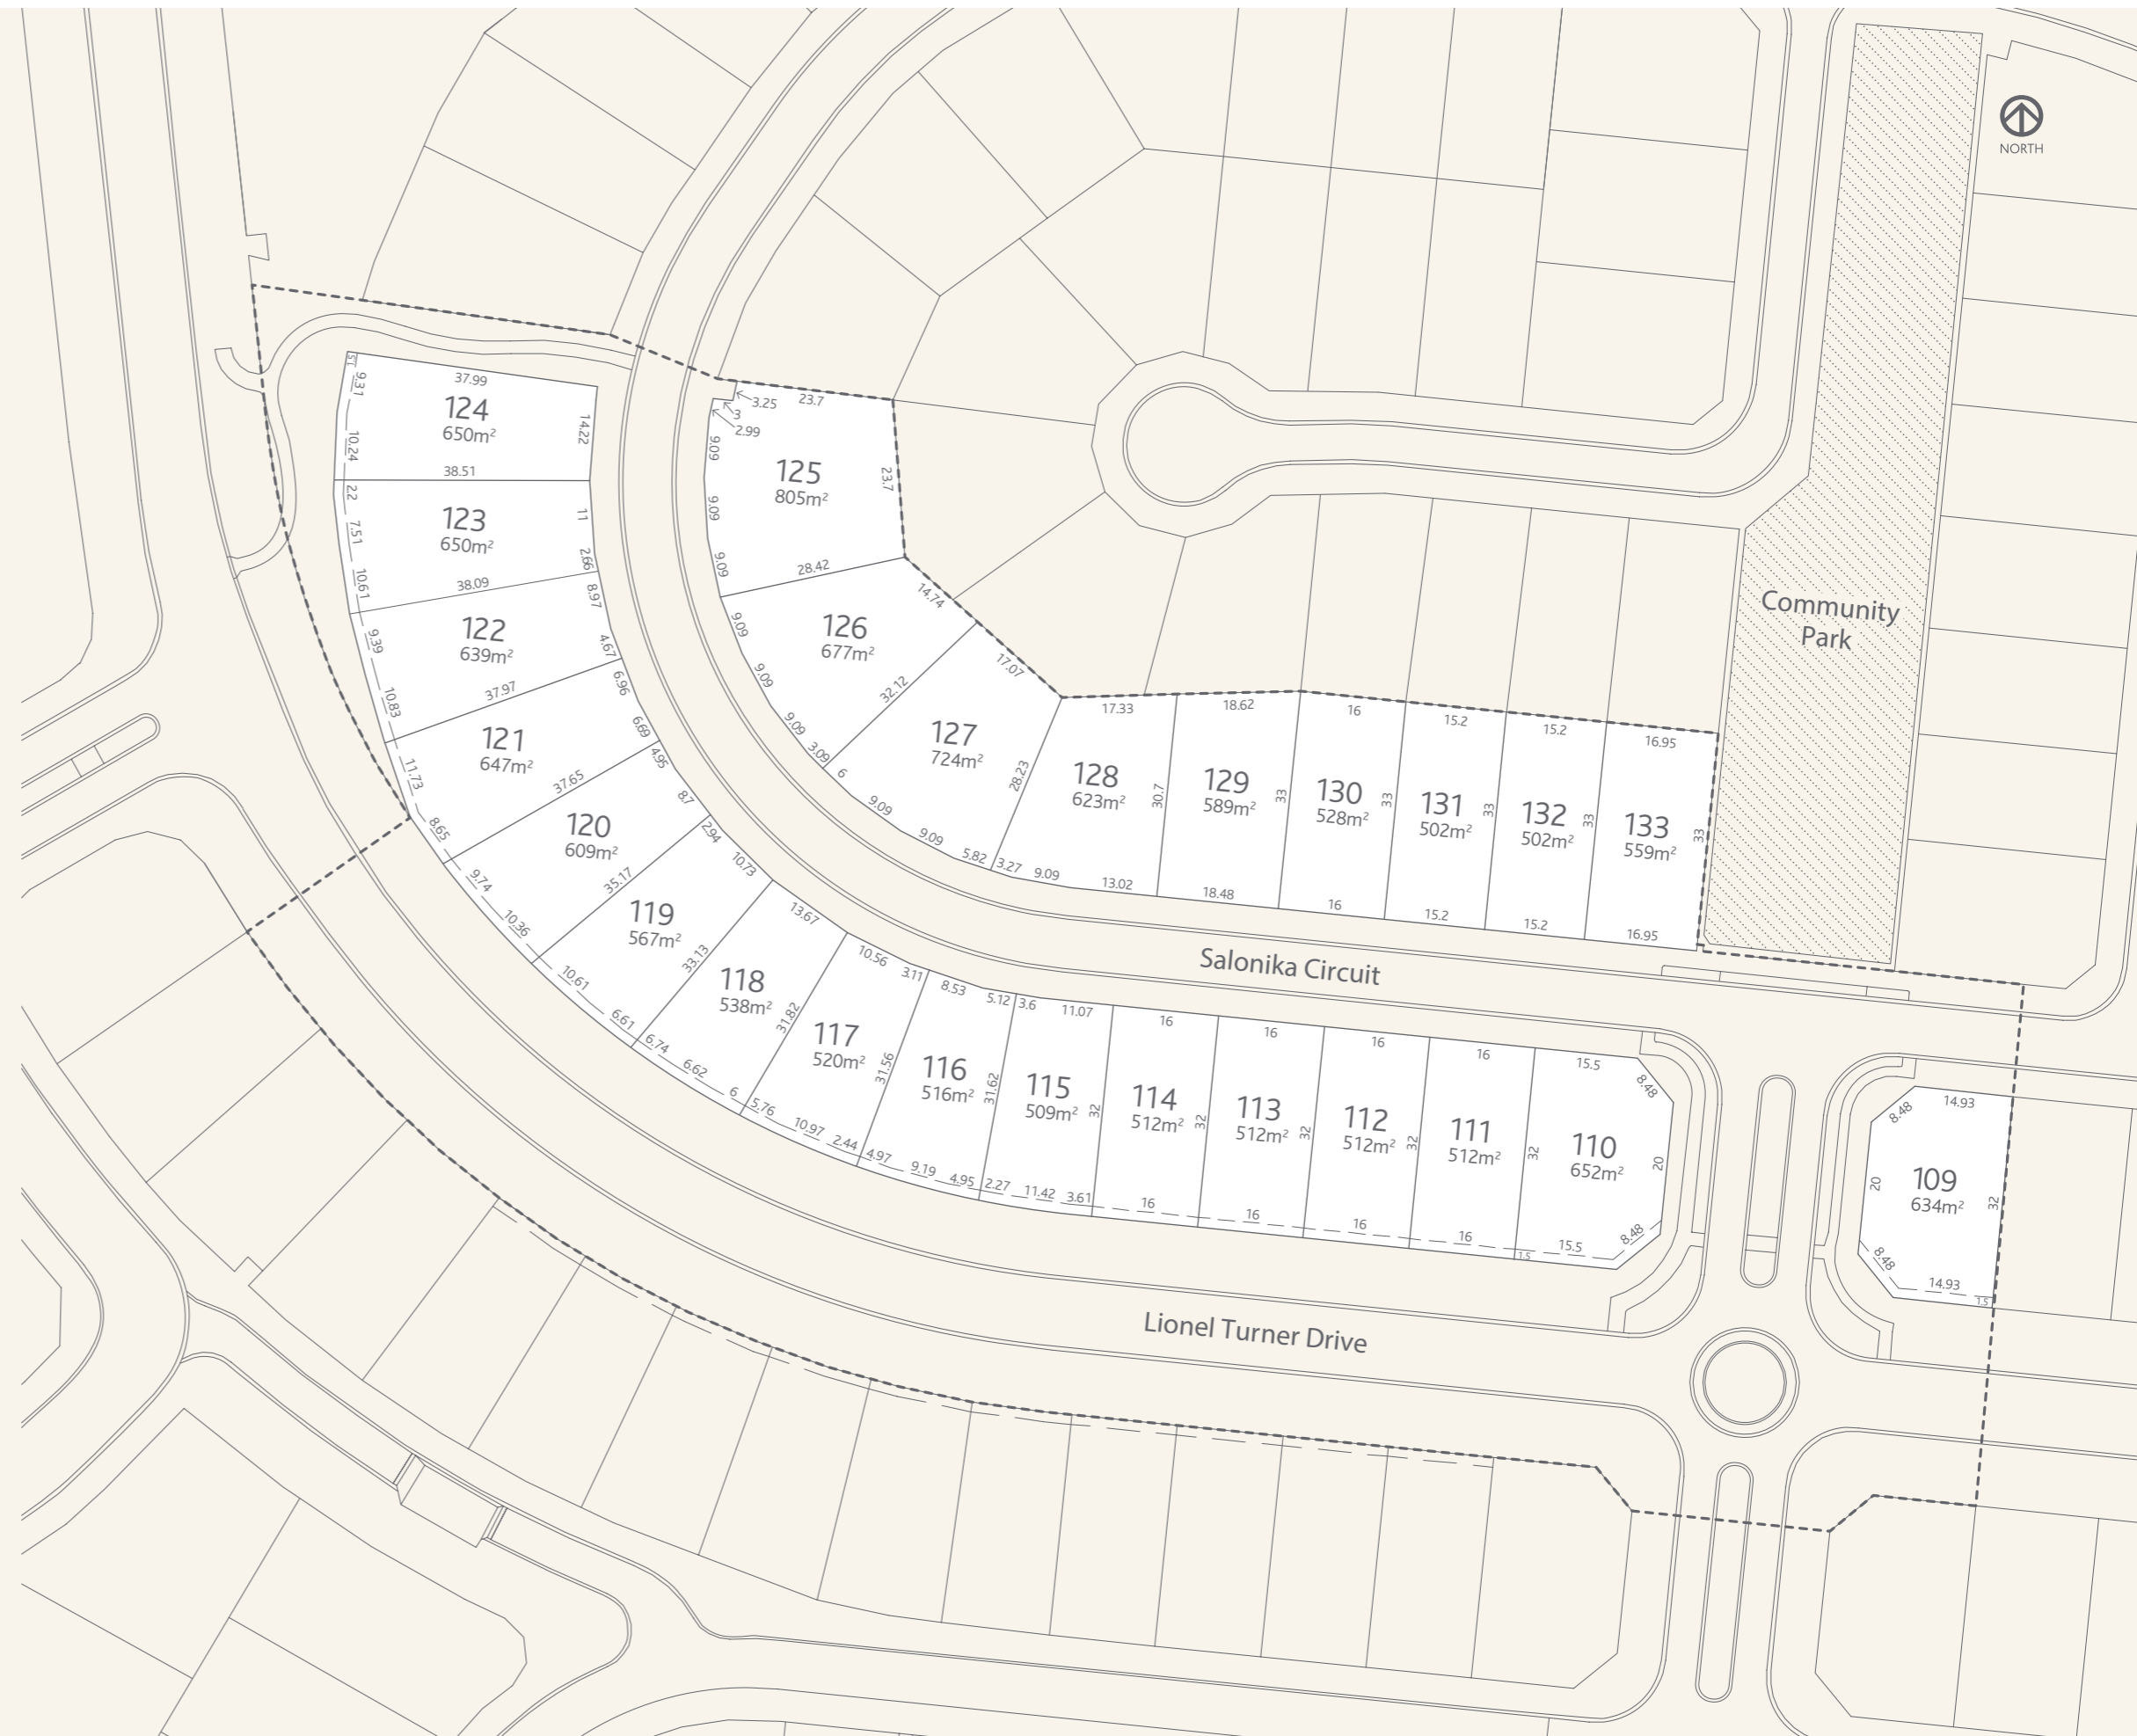

LOTS 1 - 31

BUSHLAND BEACH
TOWNSVILLE

STAGE ONE PLAN

LOTS 63 - 82

BUSHLAND BEACH
TOWNSVILLE

STAGE THREE PLAN

LOTS 83 - 108

BUSHLAND BEACH
TOWNSVILLE

STAGE FOUR PLAN

LOTS 109 - 133

BAYSIDE
BUSHLAND BEACH

STAGE FIVE PLAN

LOTS 134 - 152

BAYSIDE
BUSHLAND BEACH

STAGE SIX PLAN

LOTS 153 - 169

BAYSIDE
BUSHLAND BEACH

STAGE SEVEN PLAN

LOTS 283 - 295

BAYSIDE
BUSHLAND BEACH

STAGE TWELVE PLAN

NORTH

LOTS 780-814 / 845-849

BUSHLAND BEACH
TOWNSVILLE

STAGE EIGHTY-FOUR PLAN

LOTS 815-828 / 840-844 / 850-853 / 860-862

BUSHLAND BEACH
TOWNSVILLE

STAGE EIGHTY-FIVE PLAN

NORTH

LOTS 829-839 / 854-859

BUSHLAND BEACH
TOWNSVILLE

STAGE EIGHTY-SIX PLAN