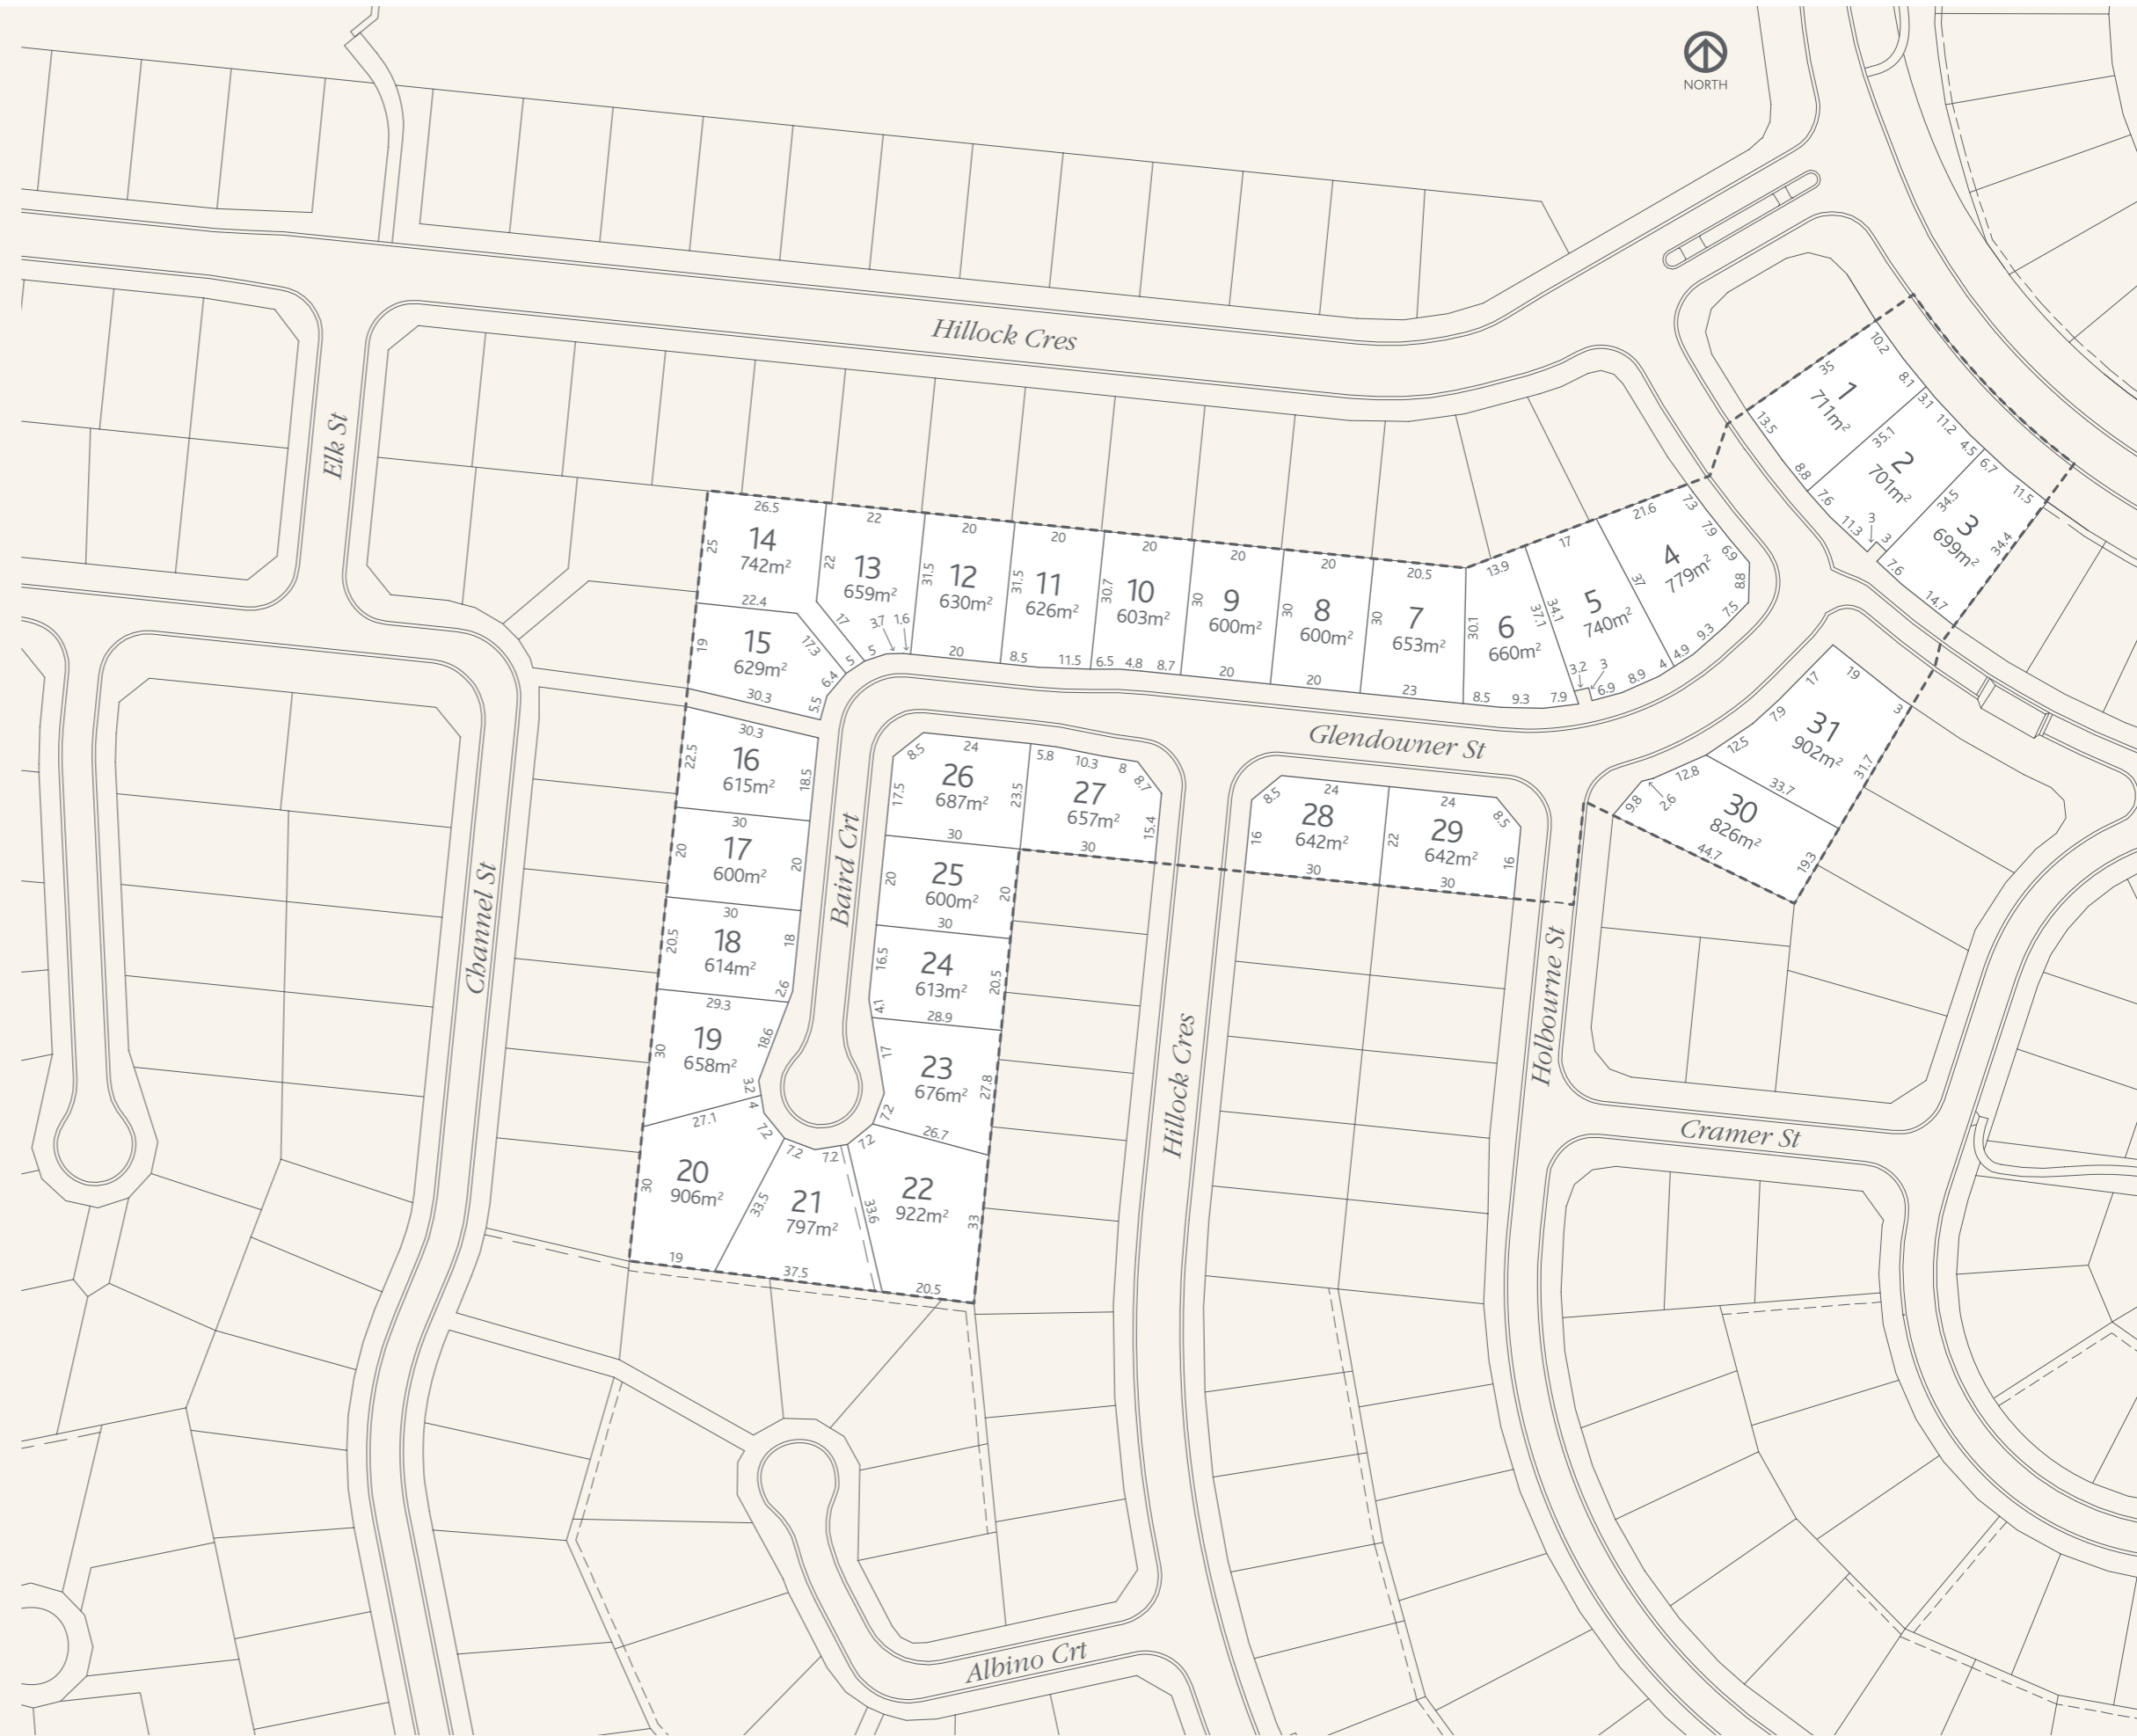

LOTS 1 - 31

BUSHLAND BEACH
TOWNSVILLE

STAGE ONE PLAN

LOTS 63 - 82

BUSHLAND BEACH
TOWNSVILLE

STAGE THREE PLAN

LOTS 83 - 108

BUSHLAND BEACH
TOWNSVILLE

STAGE FOUR PLAN

LOTS 109 - 133

BAYSIDE
BUSHLAND BEACH

STAGE FIVE PLAN

LOTS 134 - 152

BAYSIDE
BUSHLAND BEACH

STAGE SIX PLAN

LOTS 153 - 169

BAYSIDE
BUSHLAND BEACH

STAGE SEVEN PLAN

LOTS 283 - 295

BAYSIDE
BUSHLAND BEACH

STAGE TWELVE PLAN

NORTH

LOTS 780-814 / 845-849

BUSHLAND BEACH
TOWNSVILLE

STAGE EIGHTY-FOUR PLAN

LOTS 815-828 / 840-844 / 850-853 / 860-862

BUSHLAND BEACH
TOWNSVILLE

STAGE EIGHTY-FIVE PLAN

NORTH

LOTS 829-839 / 854-859

BUSHLAND BEACH
TOWNSVILLE

STAGE EIGHTY-SIX PLAN