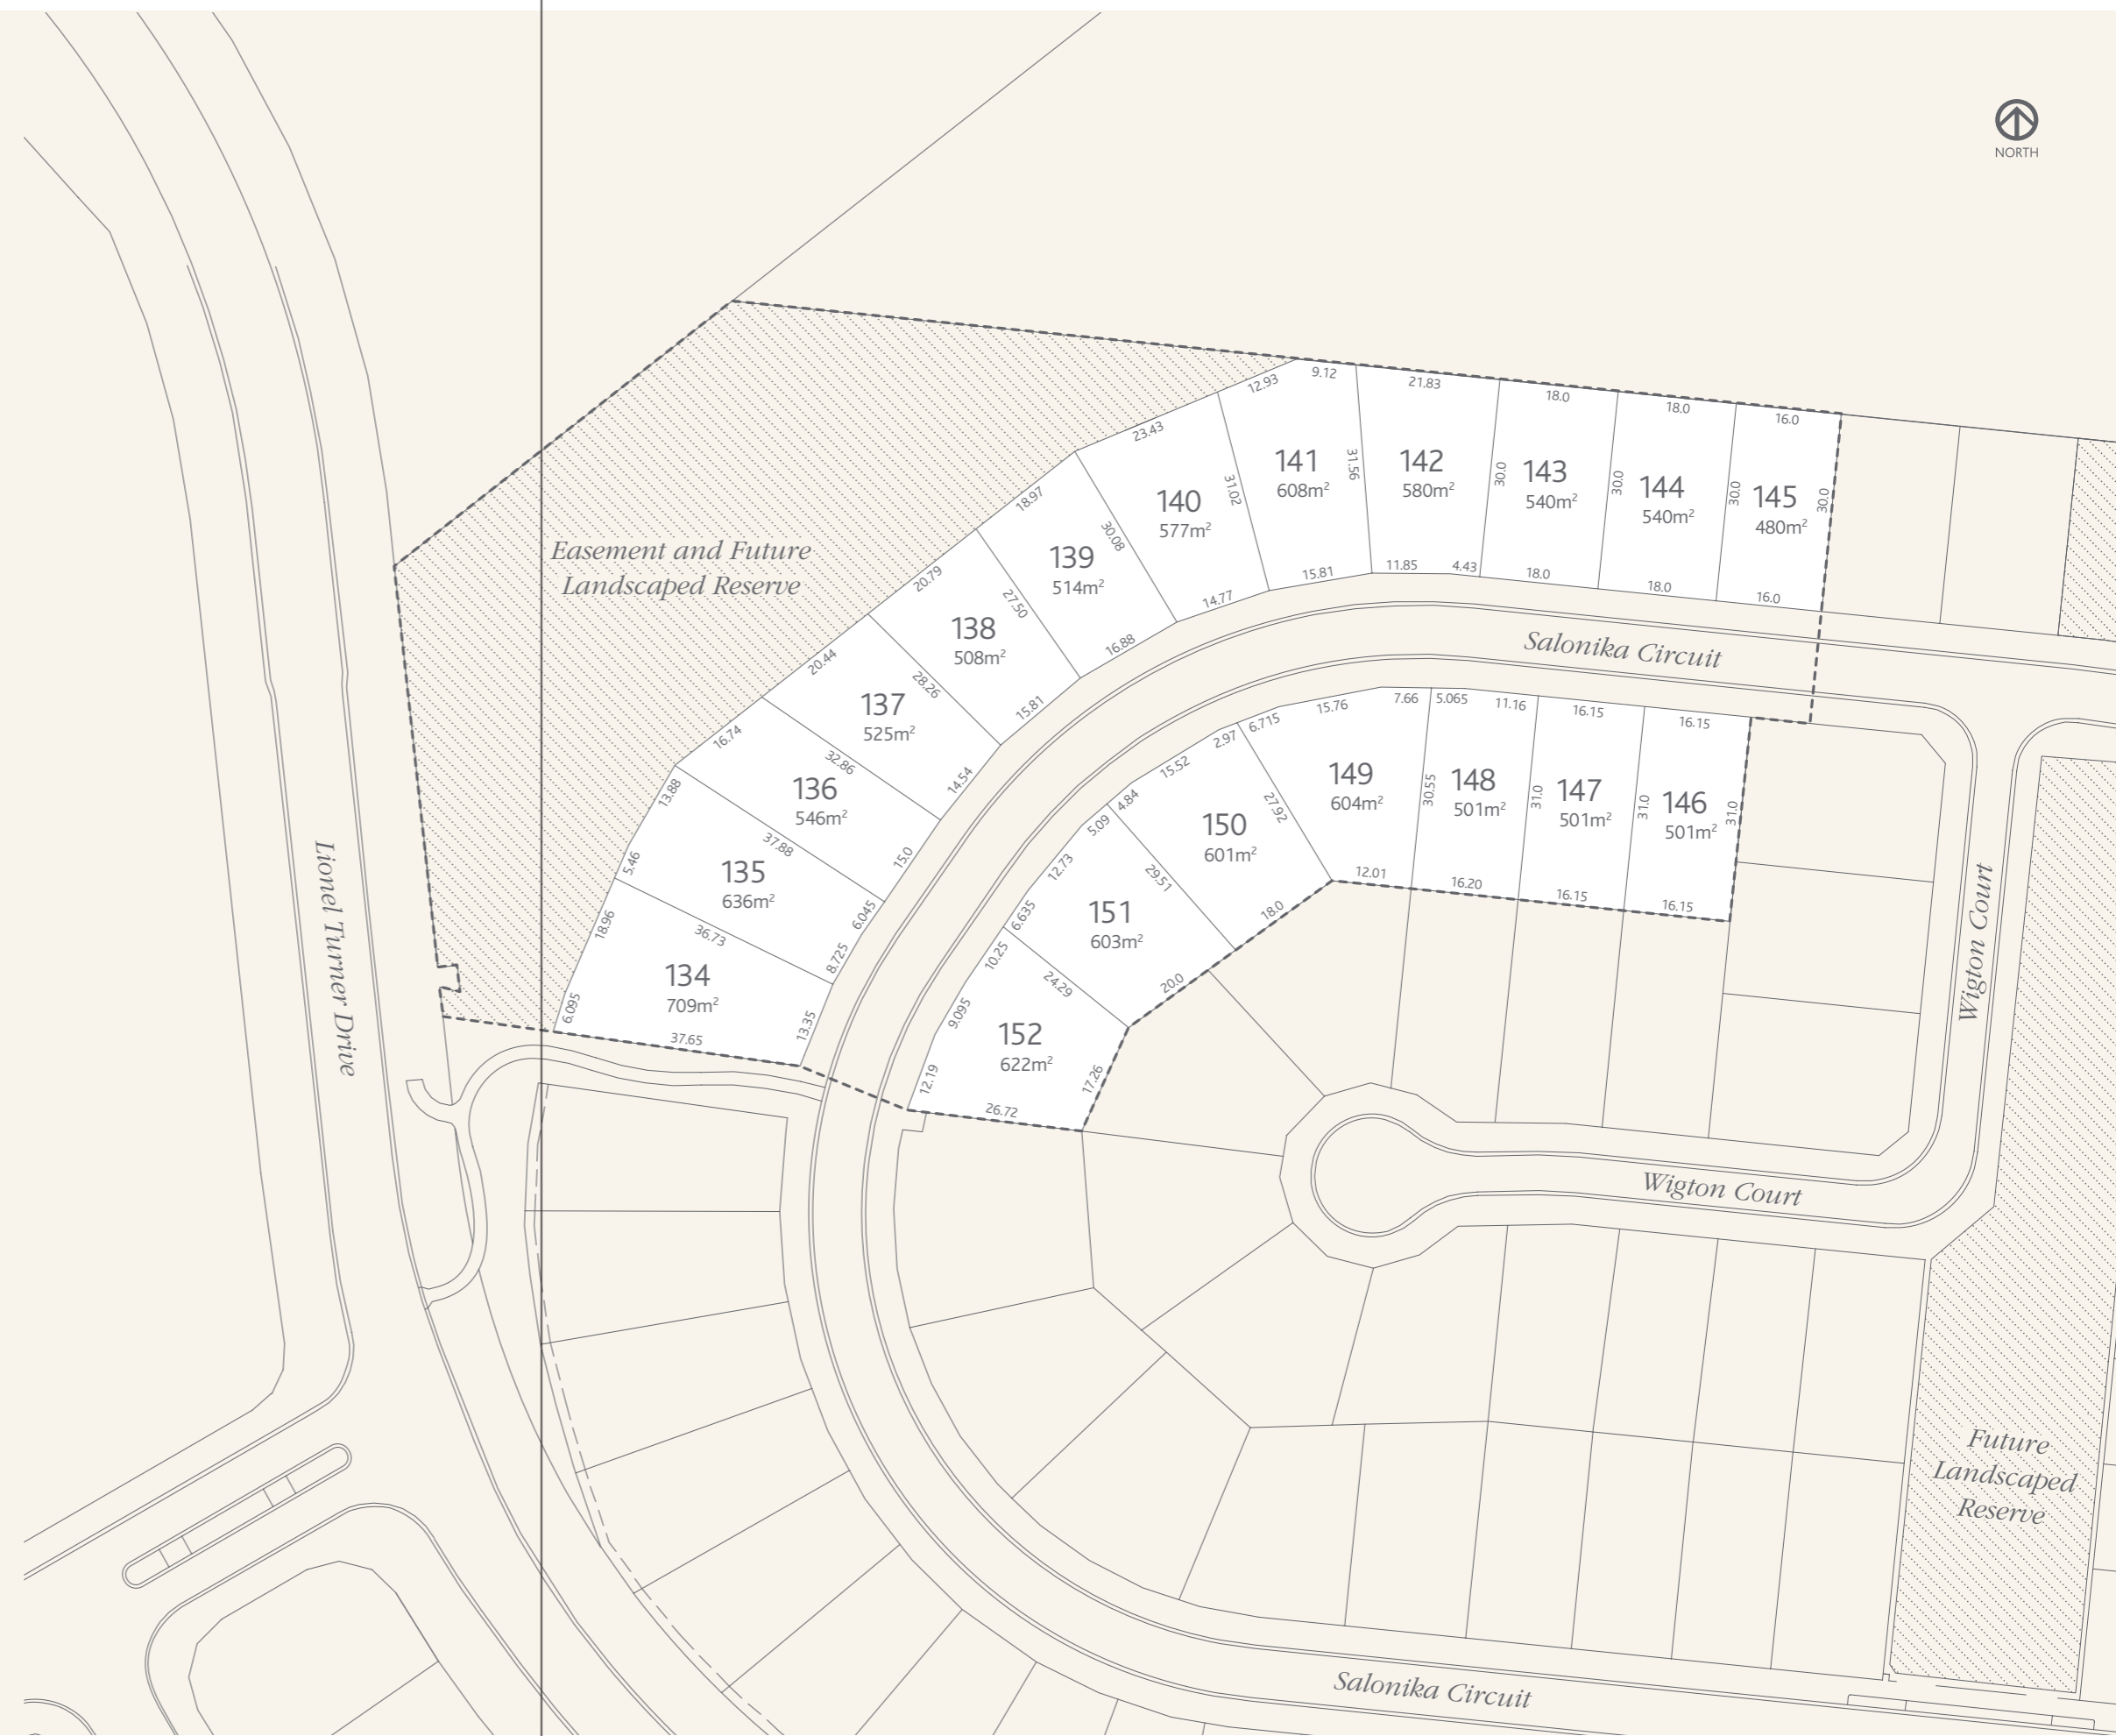

LOTS 1 - 31

BUSHLAND BEACH
TOWNSVILLE

STAGE ONE PLAN

LOTS 63 - 82

BUSHLAND BEACH
TOWNSVILLE

STAGE THREE PLAN

LOTS 83 - 108

BUSHLAND BEACH
TOWNSVILLE

STAGE FOUR PLAN

LOTS 109 - 133

BAYSIDE
BUSHLAND BEACH

STAGE FIVE PLAN

LOTS 134 - 152

BAYSIDE
BUSHLAND BEACH

STAGE SIX PLAN

LOTS 153 - 169

BAYSIDE
BUSHLAND BEACH

STAGE SEVEN PLAN

LOTS 283 - 295

BAYSIDE
BUSHLAND BEACH

STAGE TWELVE PLAN

NORTH

LOTS 780-814 / 845-849

BUSHLAND BEACH
TOWNSVILLE

STAGE EIGHTY-FOUR PLAN

LOTS 815-828 / 840-844 / 850-853 / 860-862

BUSHLAND BEACH
TOWNSVILLE

STAGE EIGHTY-FIVE PLAN

NORTH

LOTS 829-839 / 854-859

BUSHLAND BEACH
TOWNSVILLE

STAGE EIGHTY-SIX PLAN